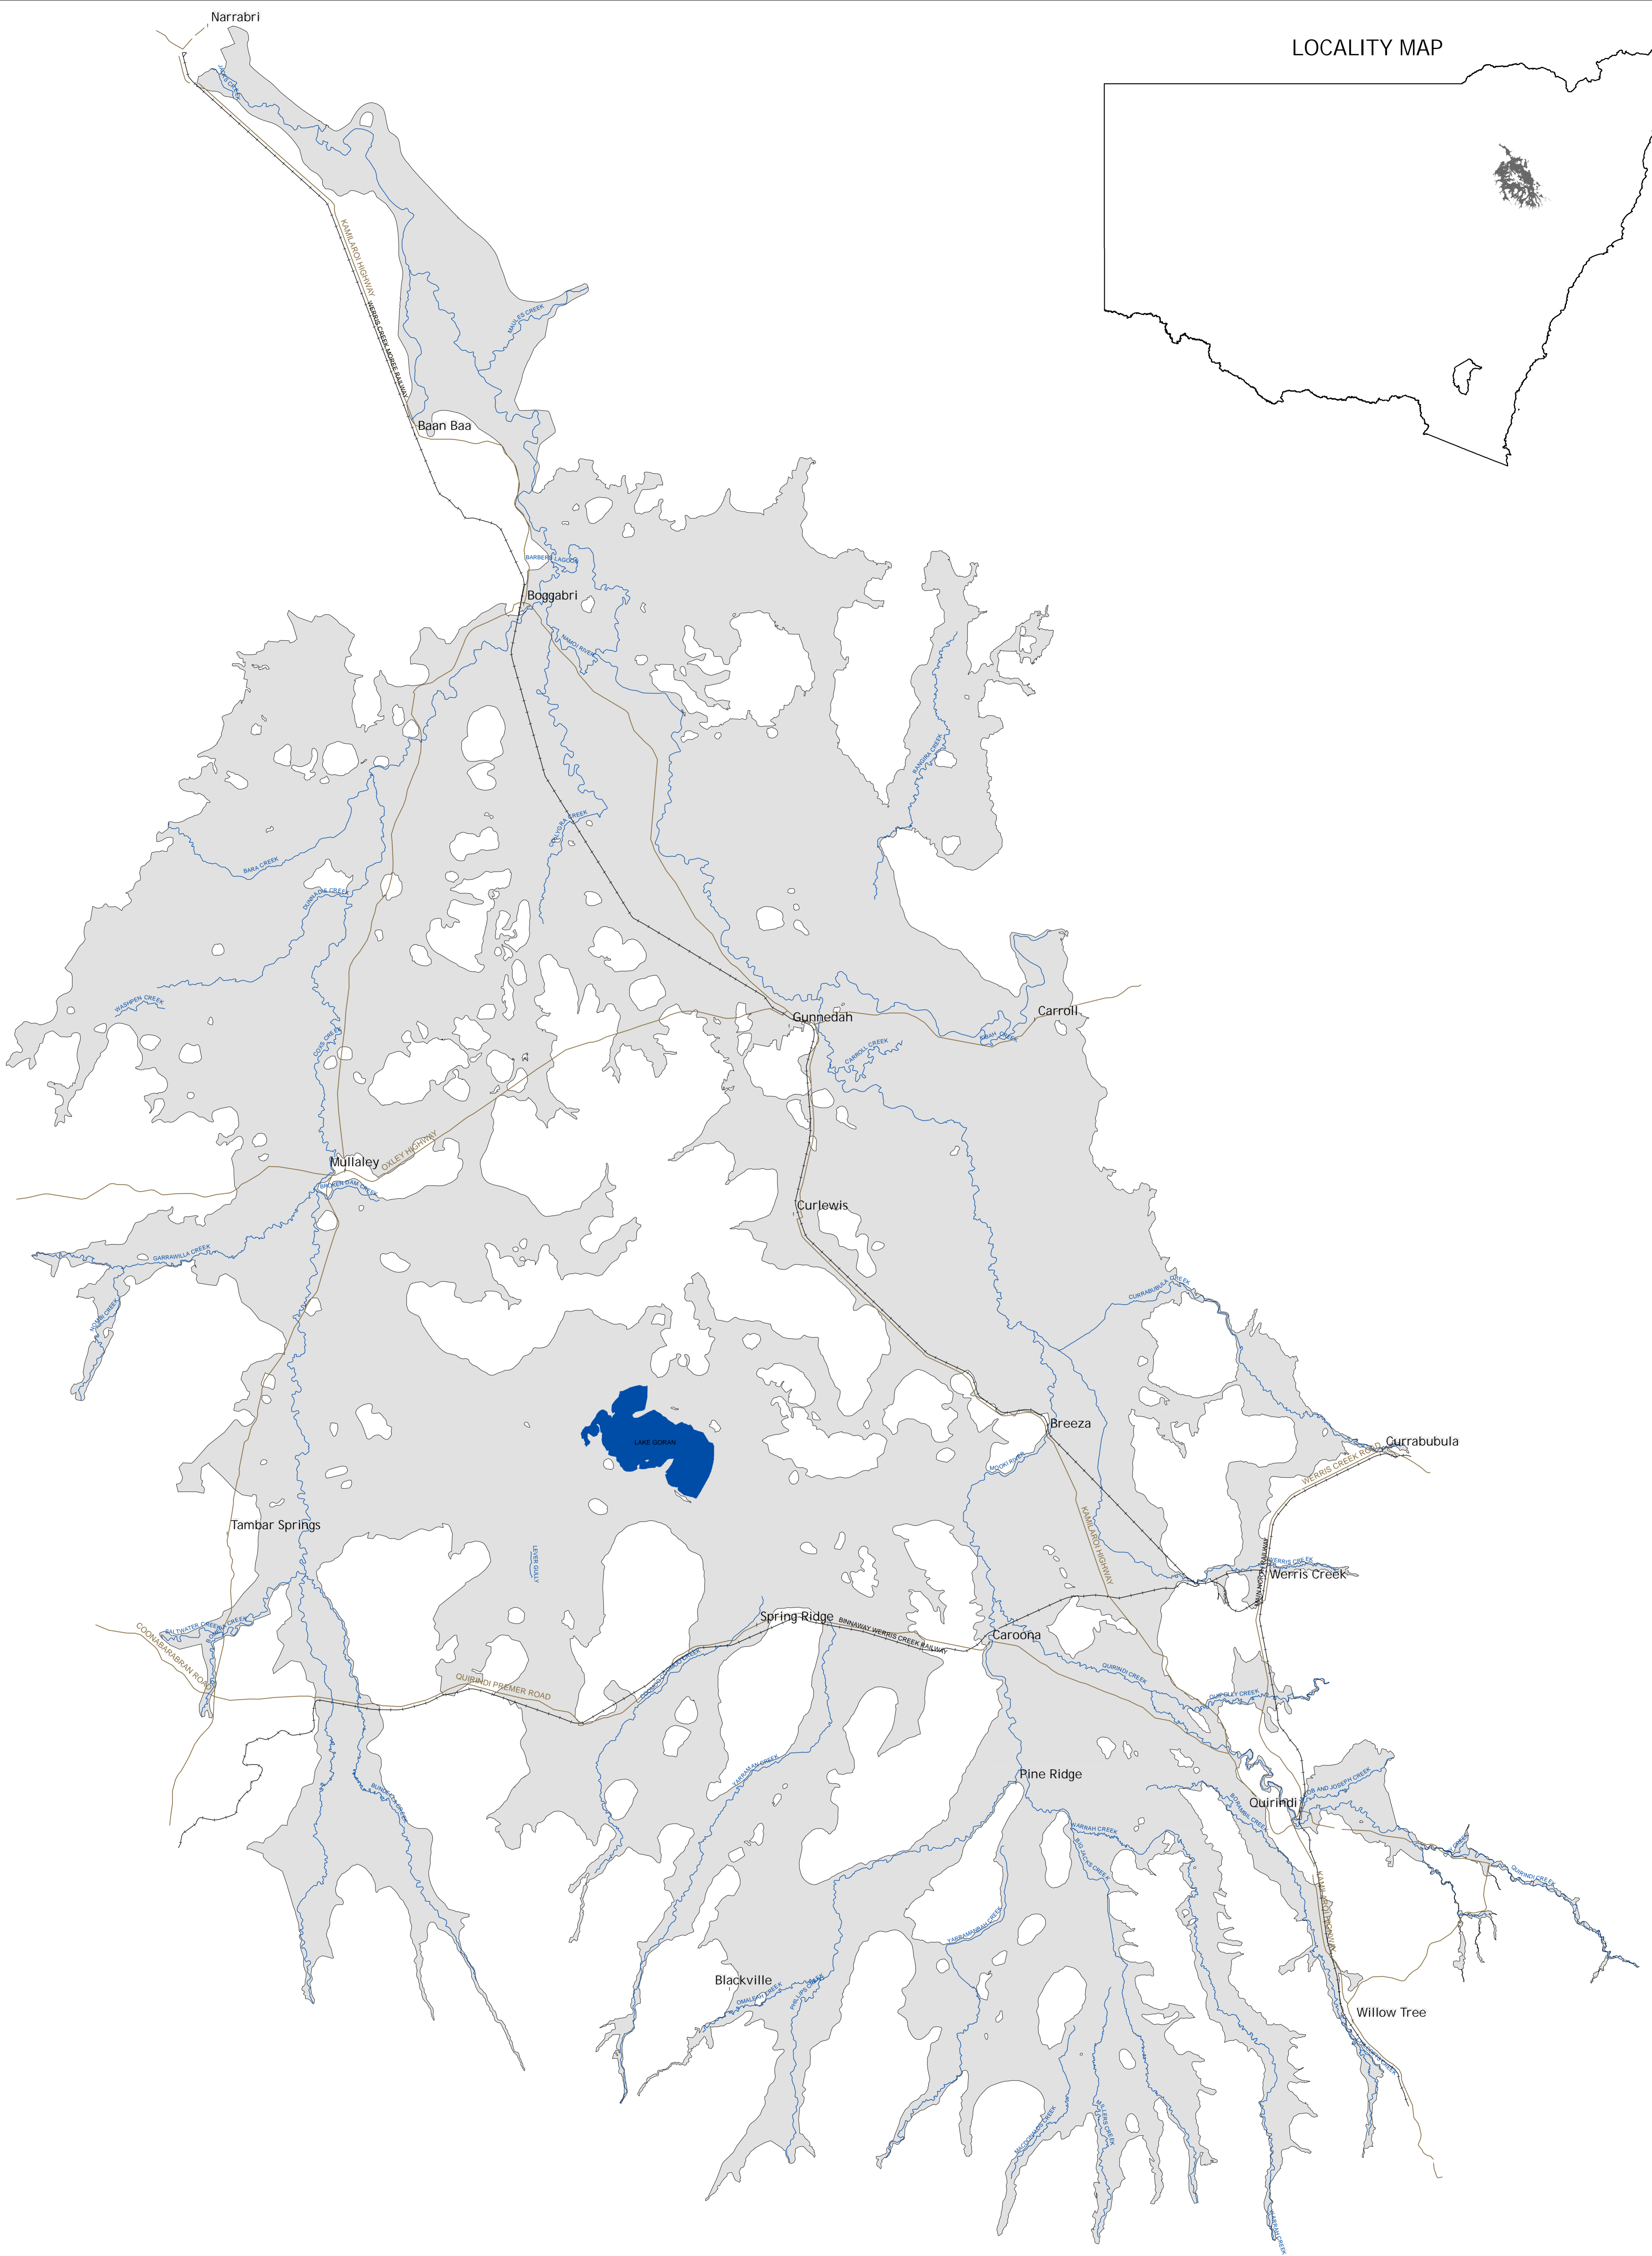

LOCALITY MAP

Legend

-  Town/Locality
-  Rail
-  River/Creek
-  Road
-  Upper Namoi Valley Floodplain

Floodplain Management Plan Map (FMP008\_Version 1)

FLOODPLAIN MANAGEMENT PLAN FOR THE UPPER NAMOI VALLEY FLOODPLAIN 2019