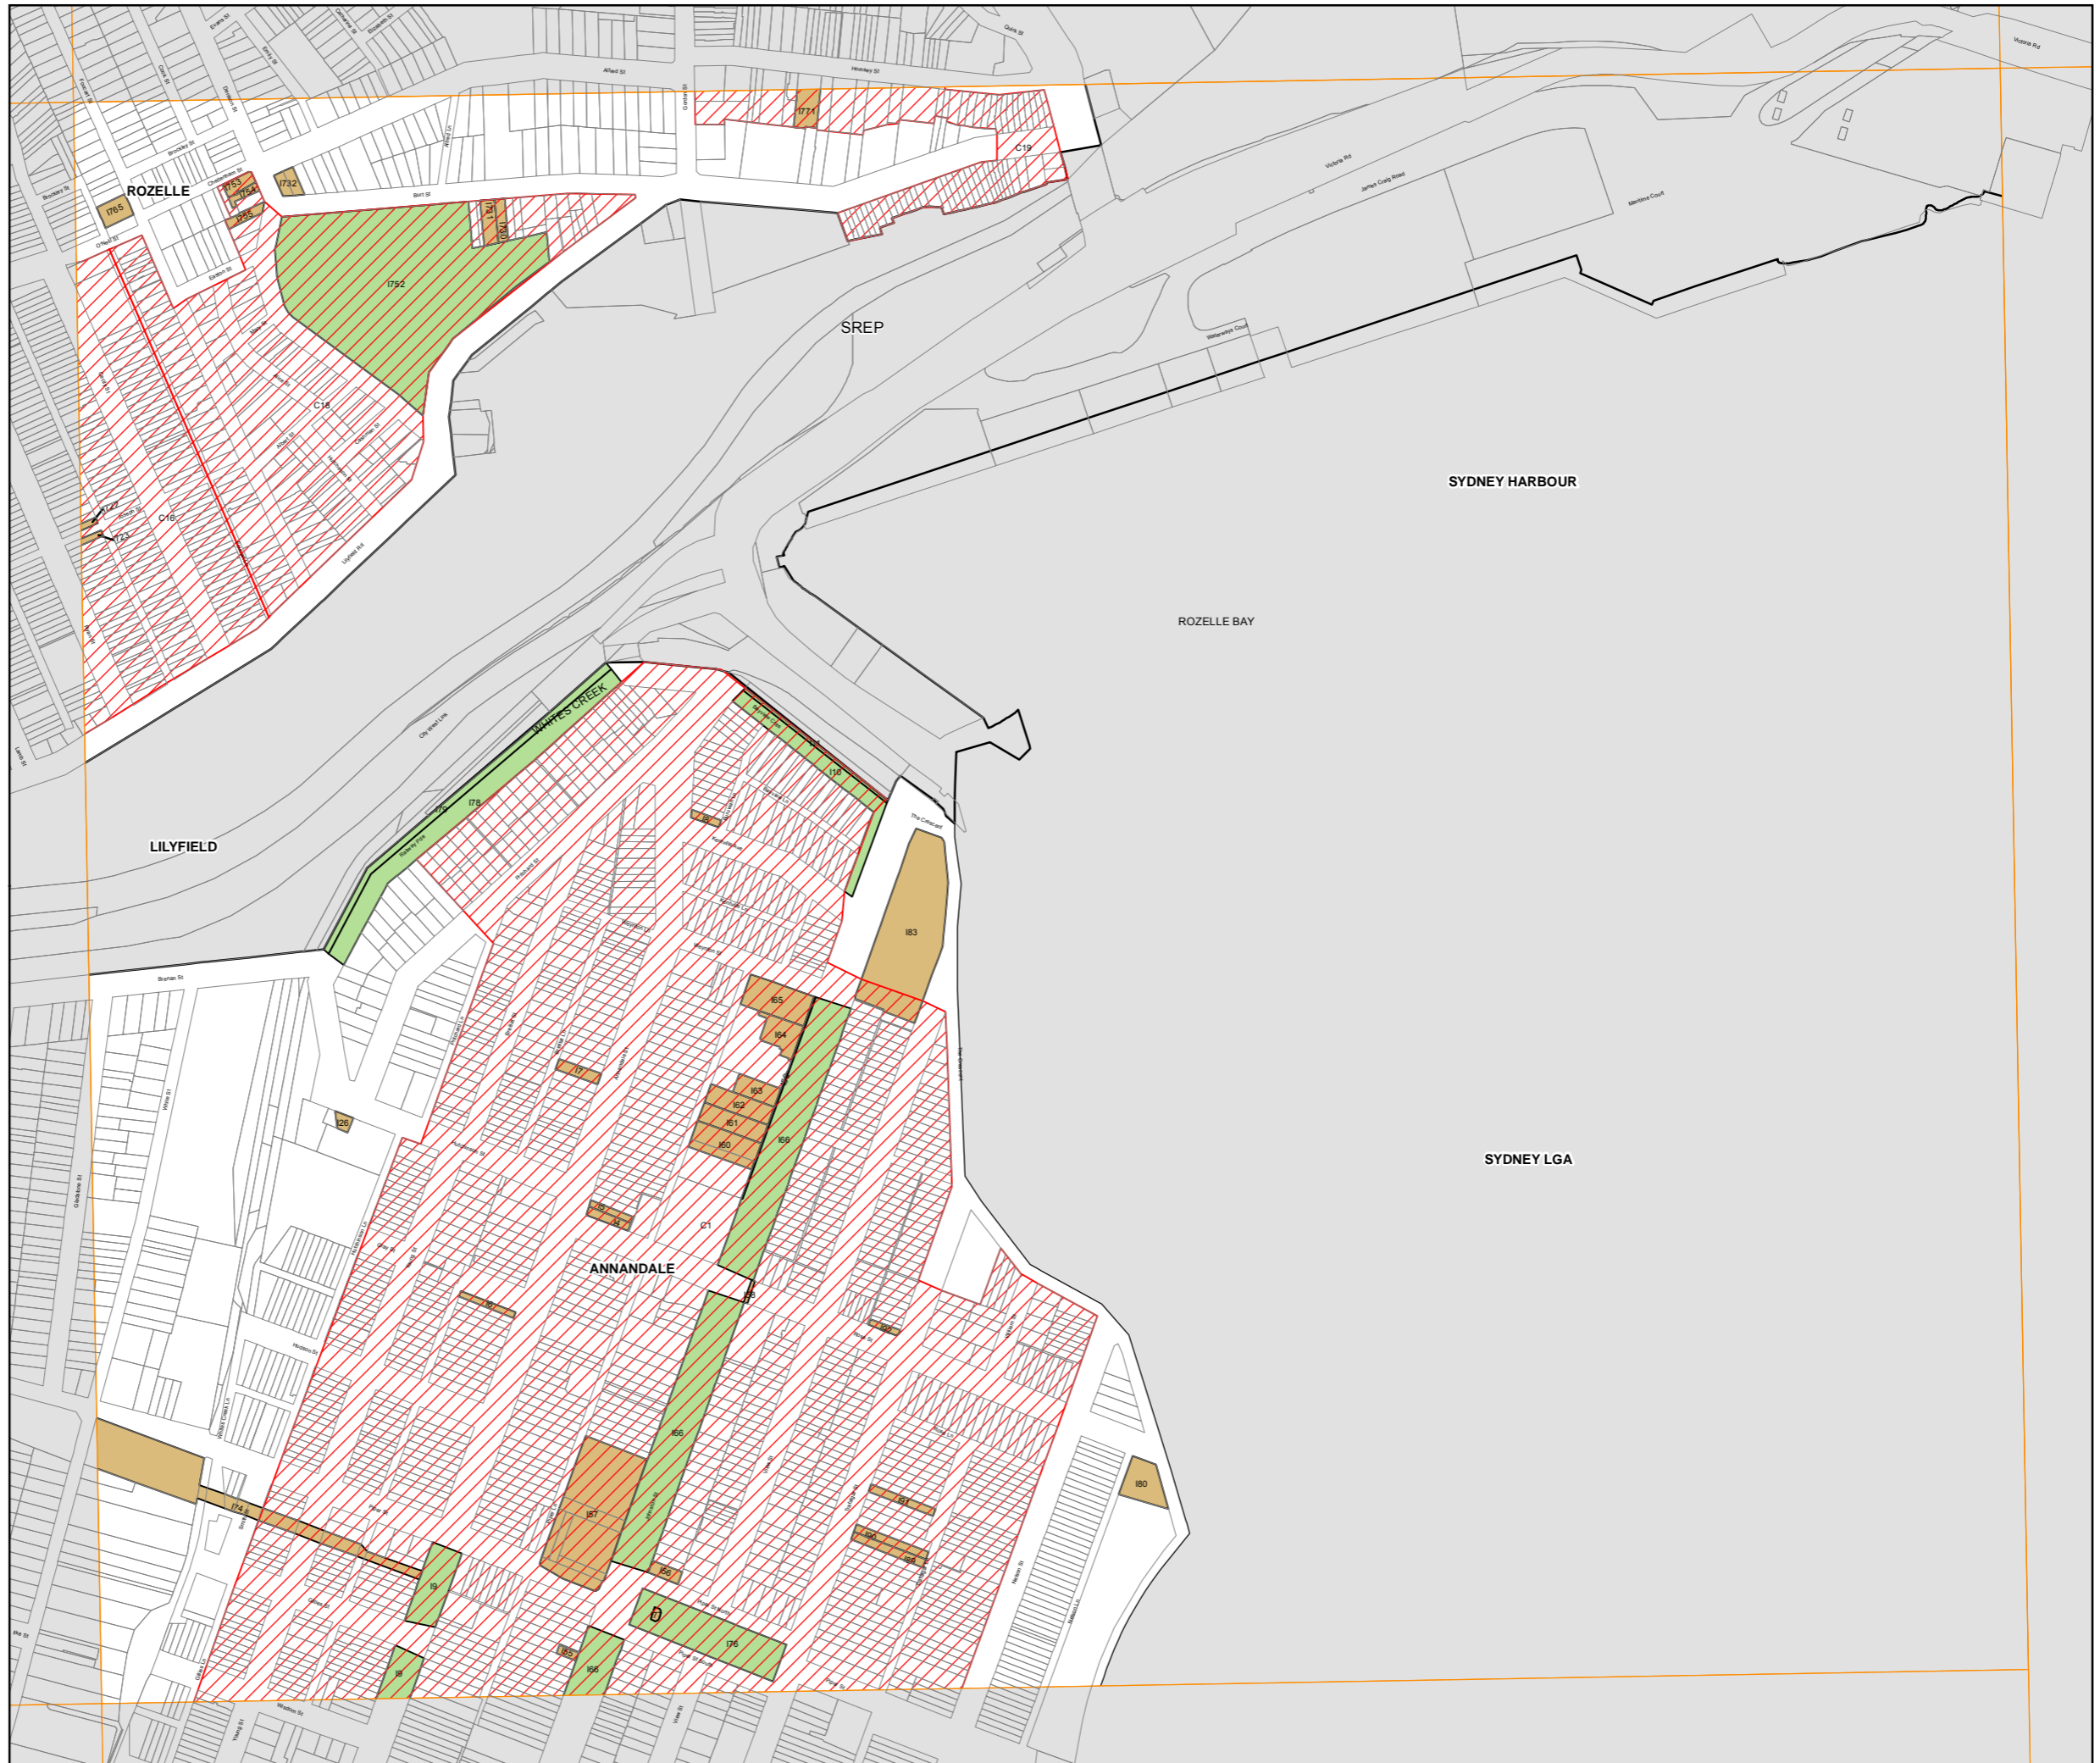

Leichhardt Local Environmental Plan 2013

Heritage Map - Sheet HER_008

Heritage

- Conservation Area - General
- Item - General
- Item - Archaeological
- Item - Landscape

Cadastre

Base data 02/12/2013 © Land and Property Information (LPI)

Land application - excluded

- Sydney Regional Environmental Plan No. 26 – City West
- Callan Park

Projection: GDA 1994
MGA Zone 56

Map identification number: 4800_COM_HER_008_005_20131202