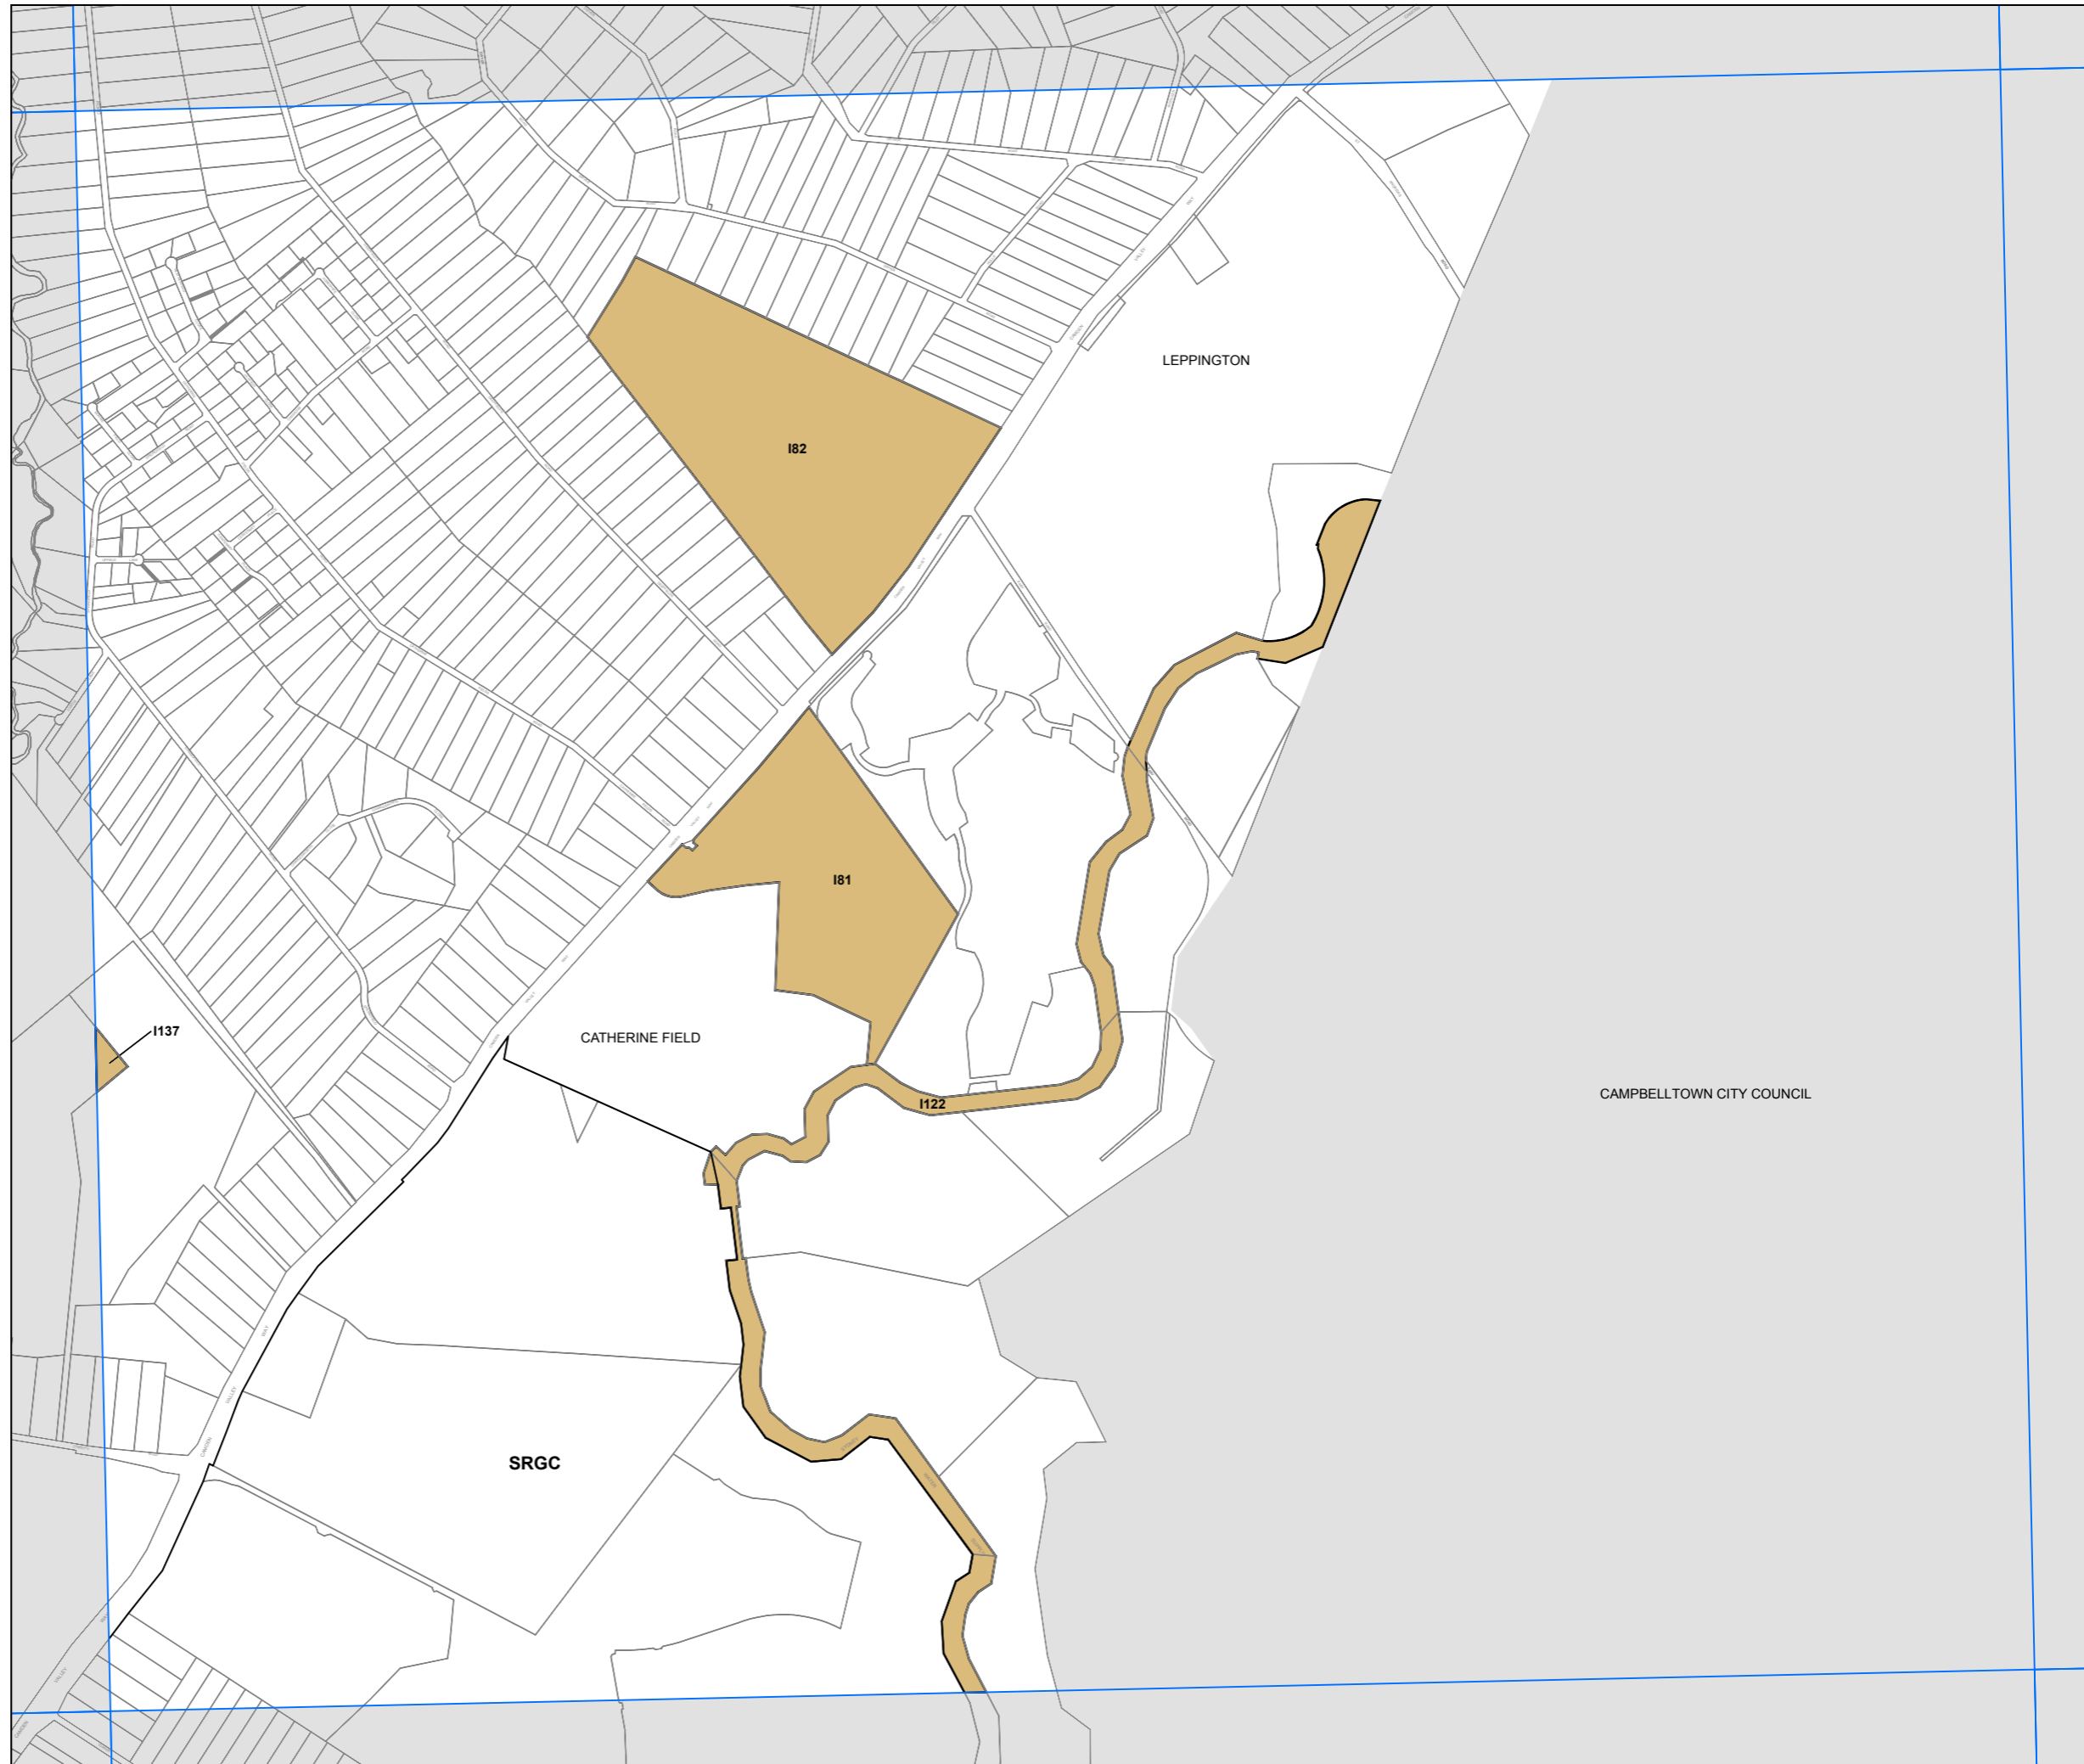

Camden Local Environmental Plan 2010

Heritage Map - Sheet HER_016

Heritage

-  General Item
-  Conservation Area - General
-  SRGC SEPP Sydney Region Growth Centres

Cadastre

-  Cadastre 22/02/2010 © Camden Council

Projection GDA 1994
MGA Zone 56

Scale: 1:20000 @ A3