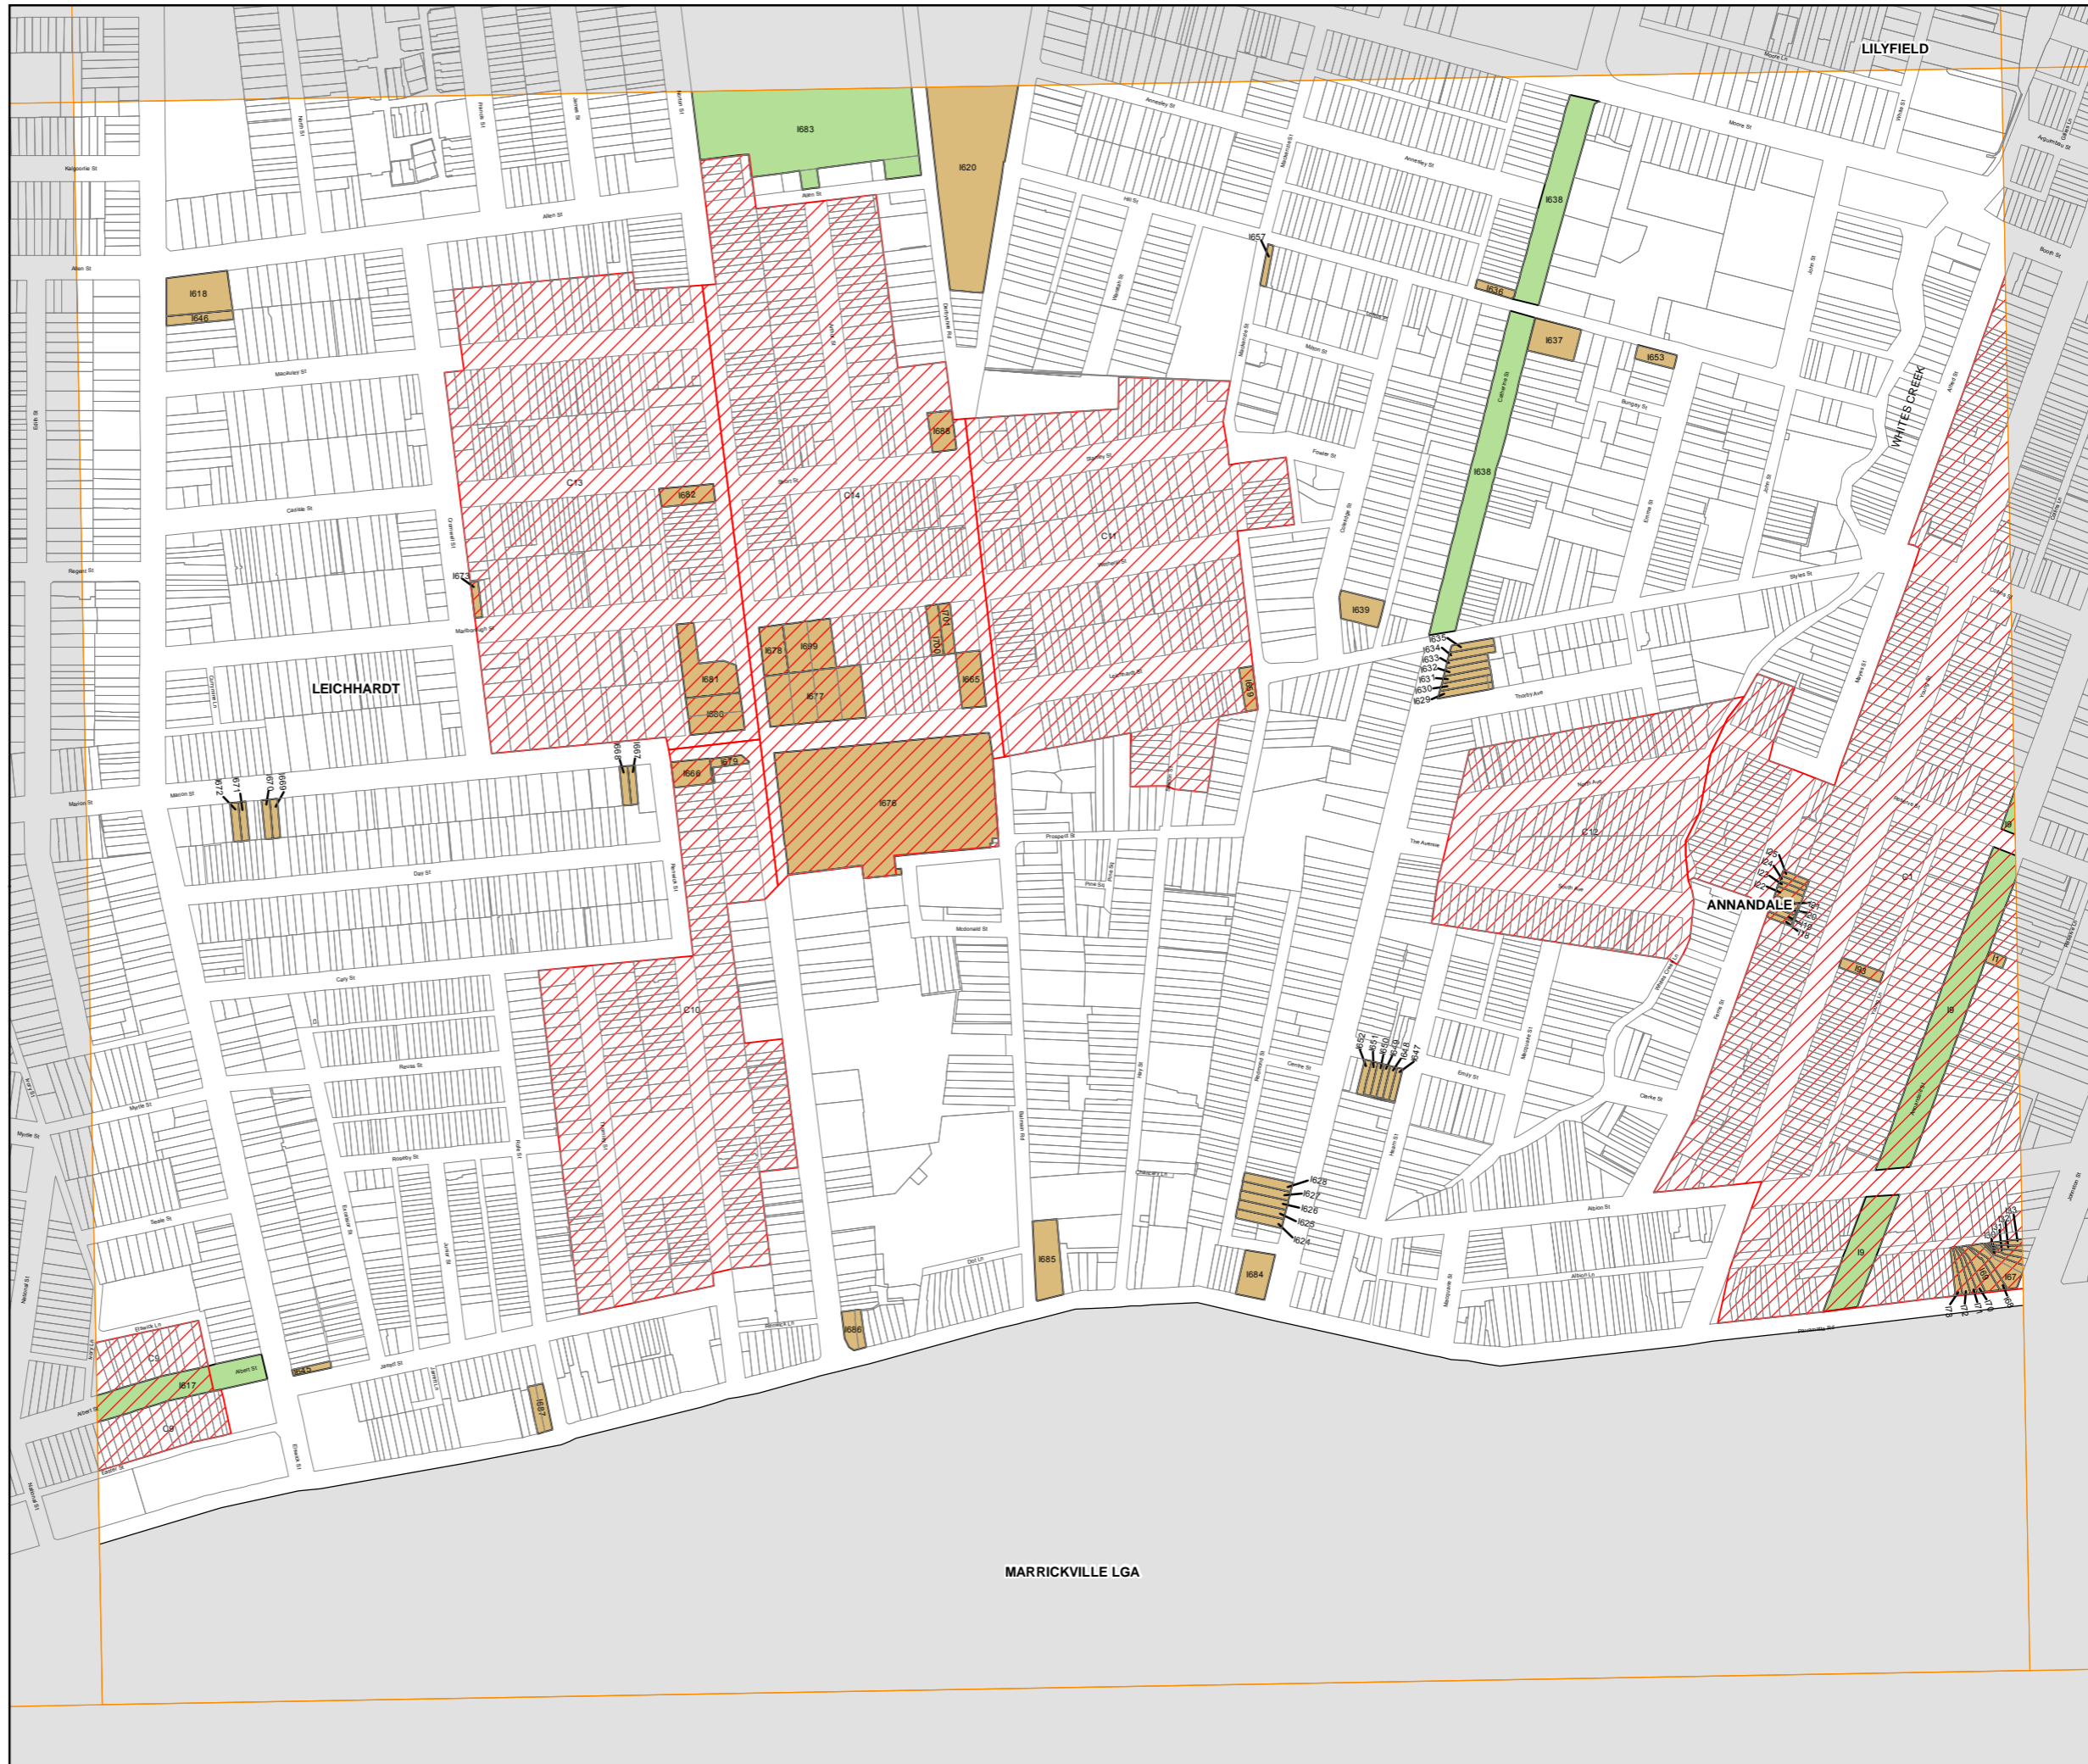

Leichhardt Local Environmental Plan 2013

Heritage Map - Sheet HER_005

Heritage

-  Conservation Area - General
-  Item - General
-  Item - Archaeological
-  Item - Landscape

Cadastre

 Base data 02/12/2013 © Land and Property Information (LPI)

Land application - excluded

-  SREF Sydney Regional Environmental Plan No. 26 – City West
-  CP Callan Park

Projection: GDA 1994
MGA Zone 56

Map identification number: 4800_COM_HER_005_005_20131202