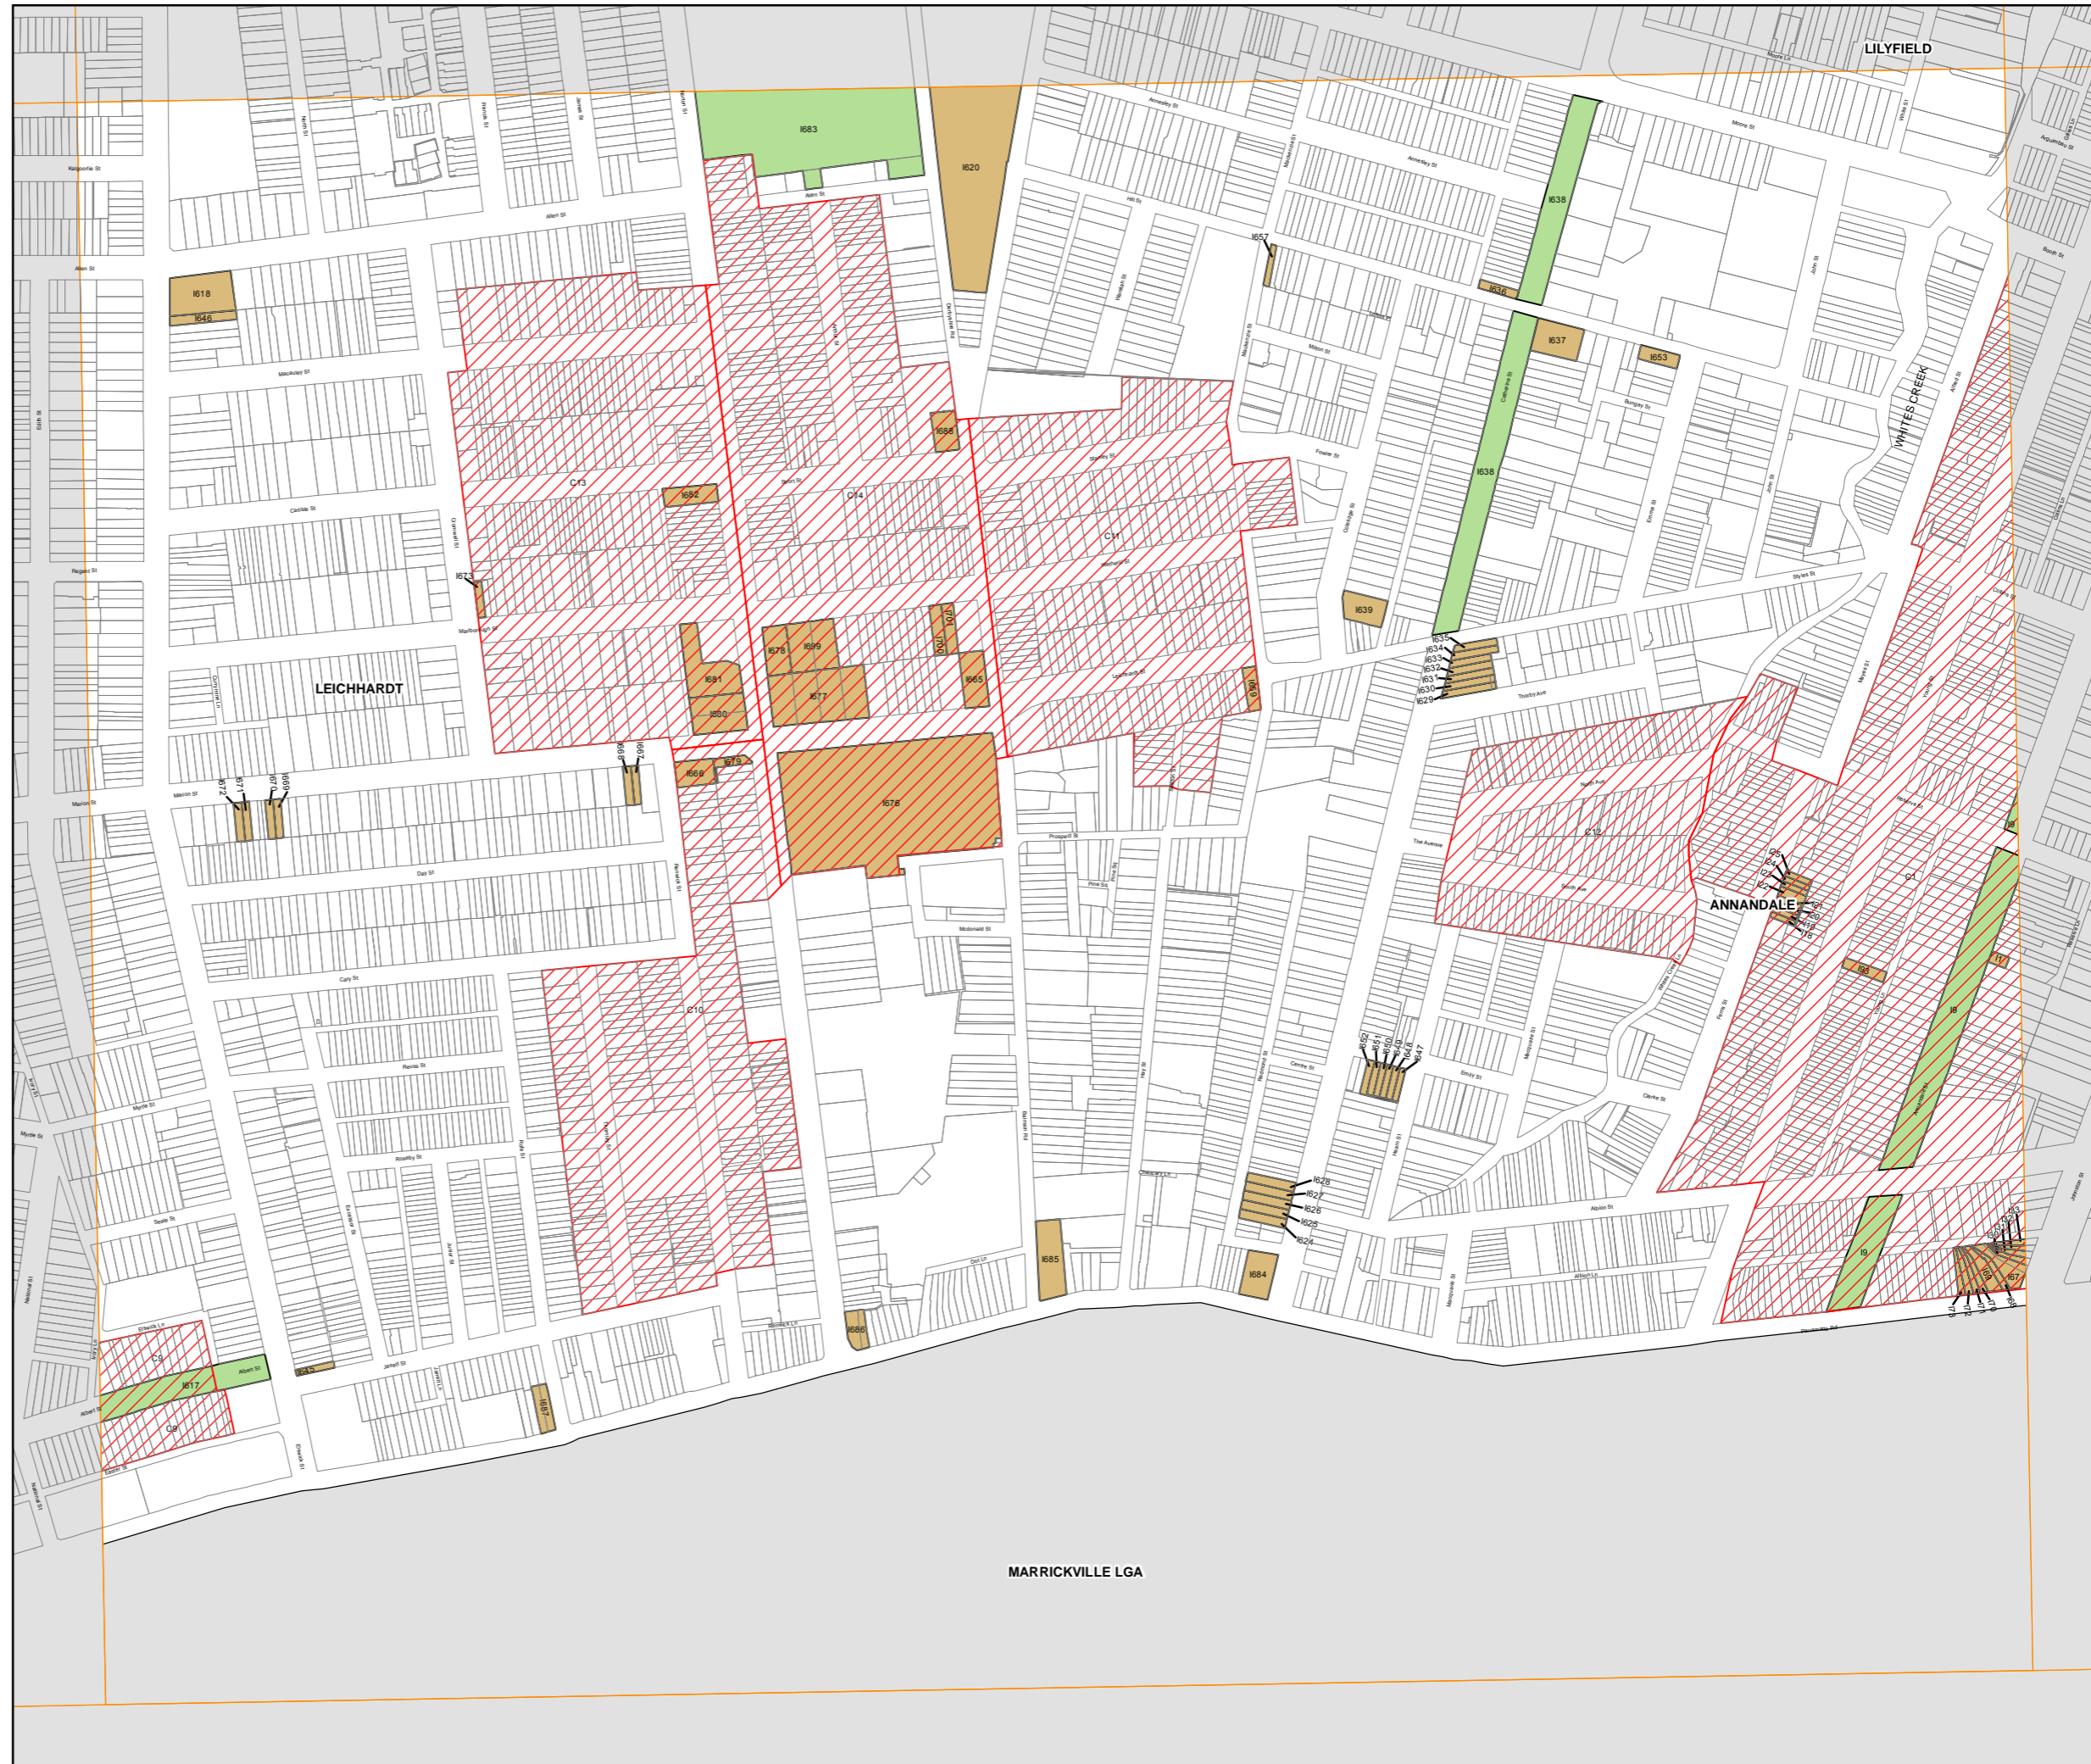

Leichhardt Local Environmental Plan 2013

Heritage Map - Sheet HER_005

Heritage

-  Conservation Area - General
-  Item - General
-  Item - Archaeological
-  Item - Landscape

Cadastre

 Base data 02/12/2013 © Land and Property Information (LPI)

Land application - excluded

-  SREF Sydney Regional Environmental Plan No. 26 – City West
-  CP Callan Park

Projection: GDA 1994
MGA Zone 56

Map identification number: 4800_COM_HER_005_005_20131202