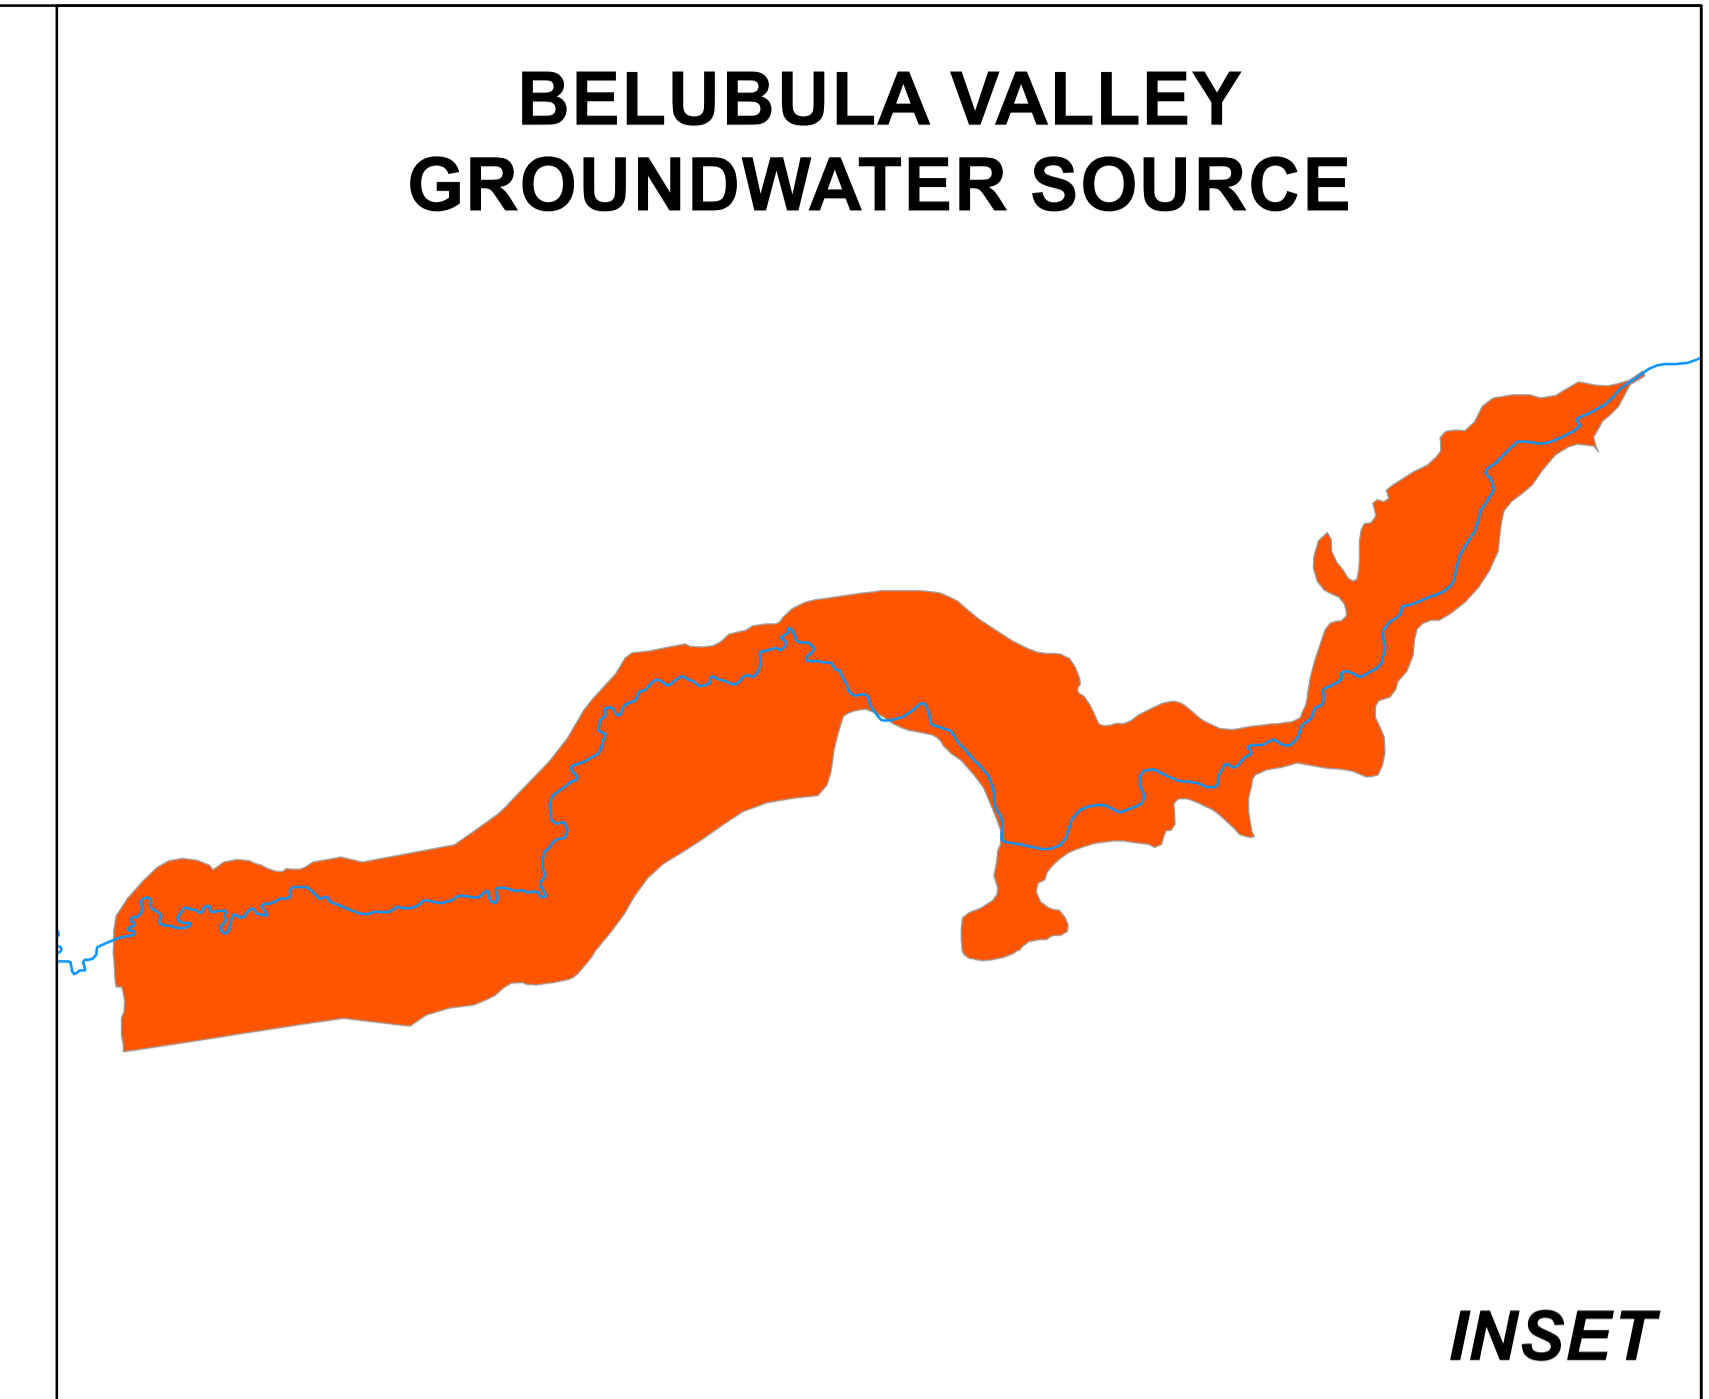

Plan Map (WSP048\_Version 1)  
 Water Sharing Plan for the Lachlan Alluvial Groundwater Sources 2020

- Legend**
- Town
  - Highway
  - River / Creek
  - Upper Lachlan Alluvial Groundwater Source Management Zones
- Groundwater Sources**
- Belubula Valley Alluvial Groundwater Source
  - Lower Lachlan Groundwater Source
  - Upper Lachlan Alluvial Groundwater Source

- Legend**
- Upper Lachlan Alluvial Groundwater Source Management Zones**
- Upper Lachlan Alluvial Zone 1 Management Zone
  - Upper Lachlan Alluvial Zone 2 Management Zone
  - Upper Lachlan Alluvial Zone 3 Management Zone
  - Upper Lachlan Alluvial Zone 4 Management Zone
  - Upper Lachlan Alluvial Zone 5 Management Zone
  - Upper Lachlan Alluvial Zone 6 Management Zone
  - Upper Lachlan Alluvial Zone 7 Management Zone
  - Upper Lachlan Alluvial Zone 8 Management Zone