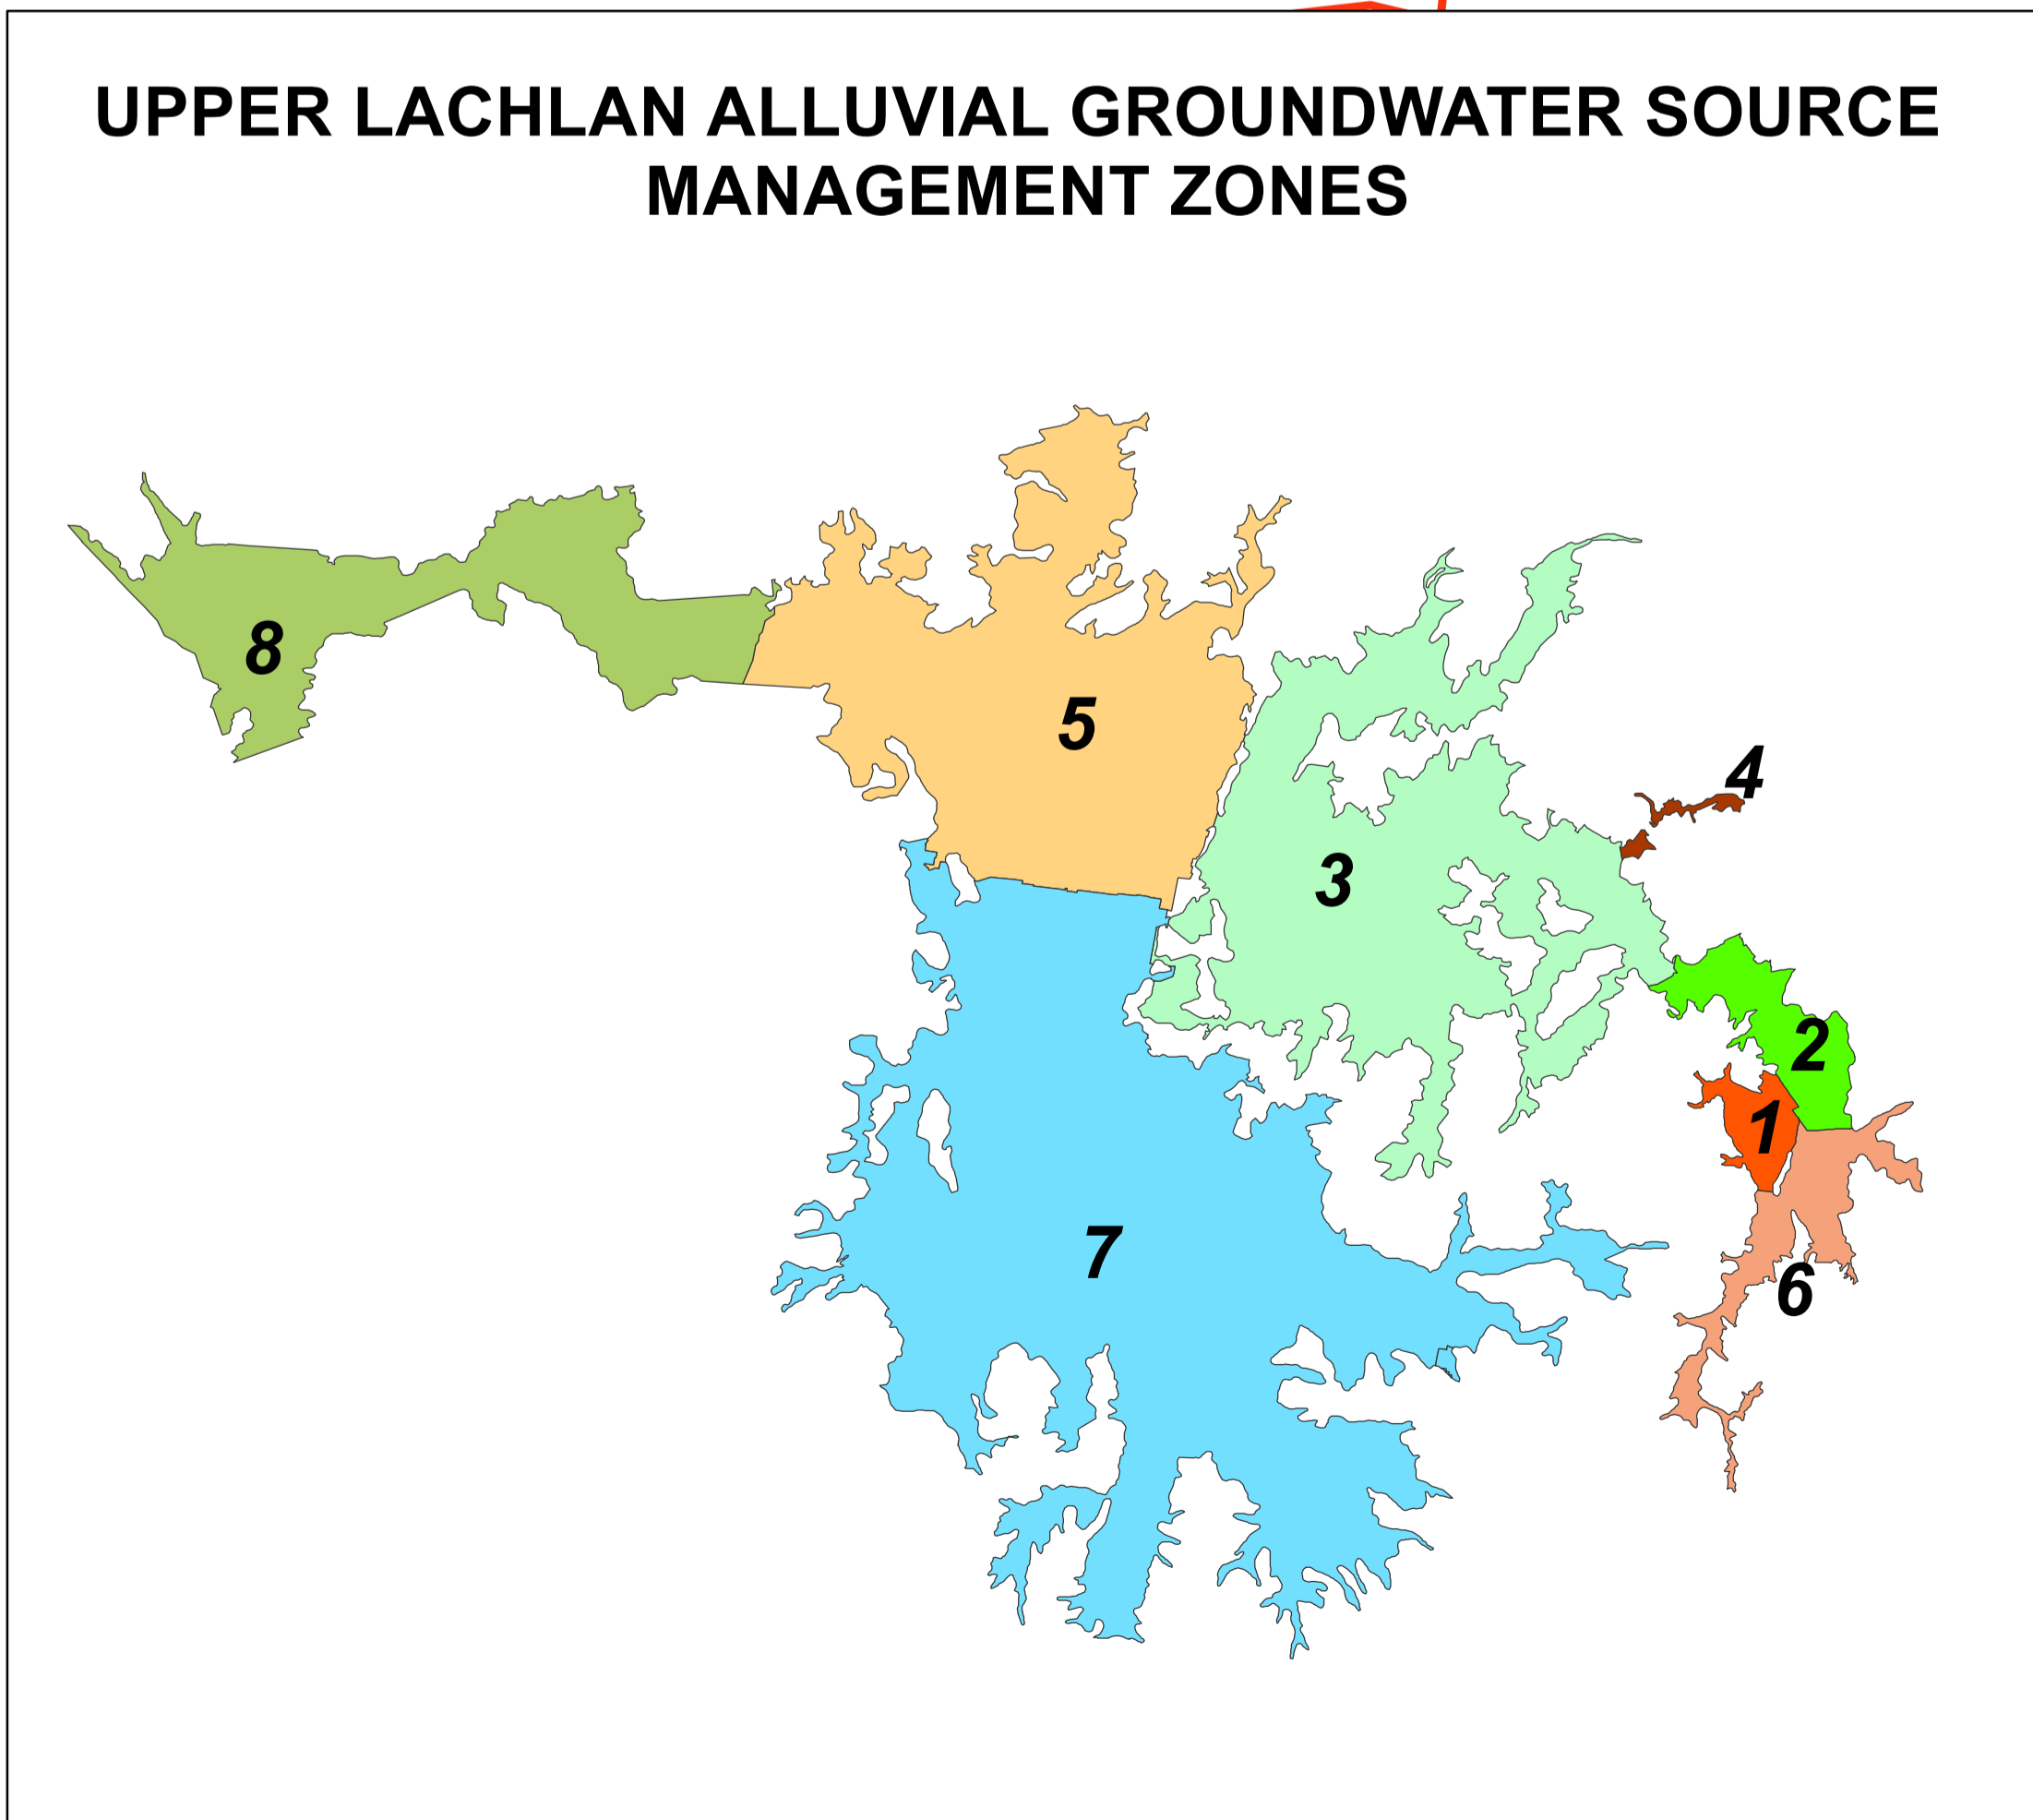

Plan Map (WSP048\_Version 1)  
 Water Sharing Plan for the Lachlan Alluvial Groundwater Sources 2020

- Legend**
- Town
  - Highway
  - River / Creek
  - Upper Lachlan Alluvial Groundwater Source Management Zones
- Groundwater Sources**
- Belubula Valley Alluvial Groundwater Source
  - Lower Lachlan Groundwater Source
  - Upper Lachlan Alluvial Groundwater Source

- Legend**
- Upper Lachlan Alluvial Groundwater Source Management Zones**
- Upper Lachlan Alluvial Zone 1 Management Zone
  - Upper Lachlan Alluvial Zone 2 Management Zone
  - Upper Lachlan Alluvial Zone 3 Management Zone
  - Upper Lachlan Alluvial Zone 4 Management Zone
  - Upper Lachlan Alluvial Zone 5 Management Zone
  - Upper Lachlan Alluvial Zone 6 Management Zone
  - Upper Lachlan Alluvial Zone 7 Management Zone
  - Upper Lachlan Alluvial Zone 8 Management Zone