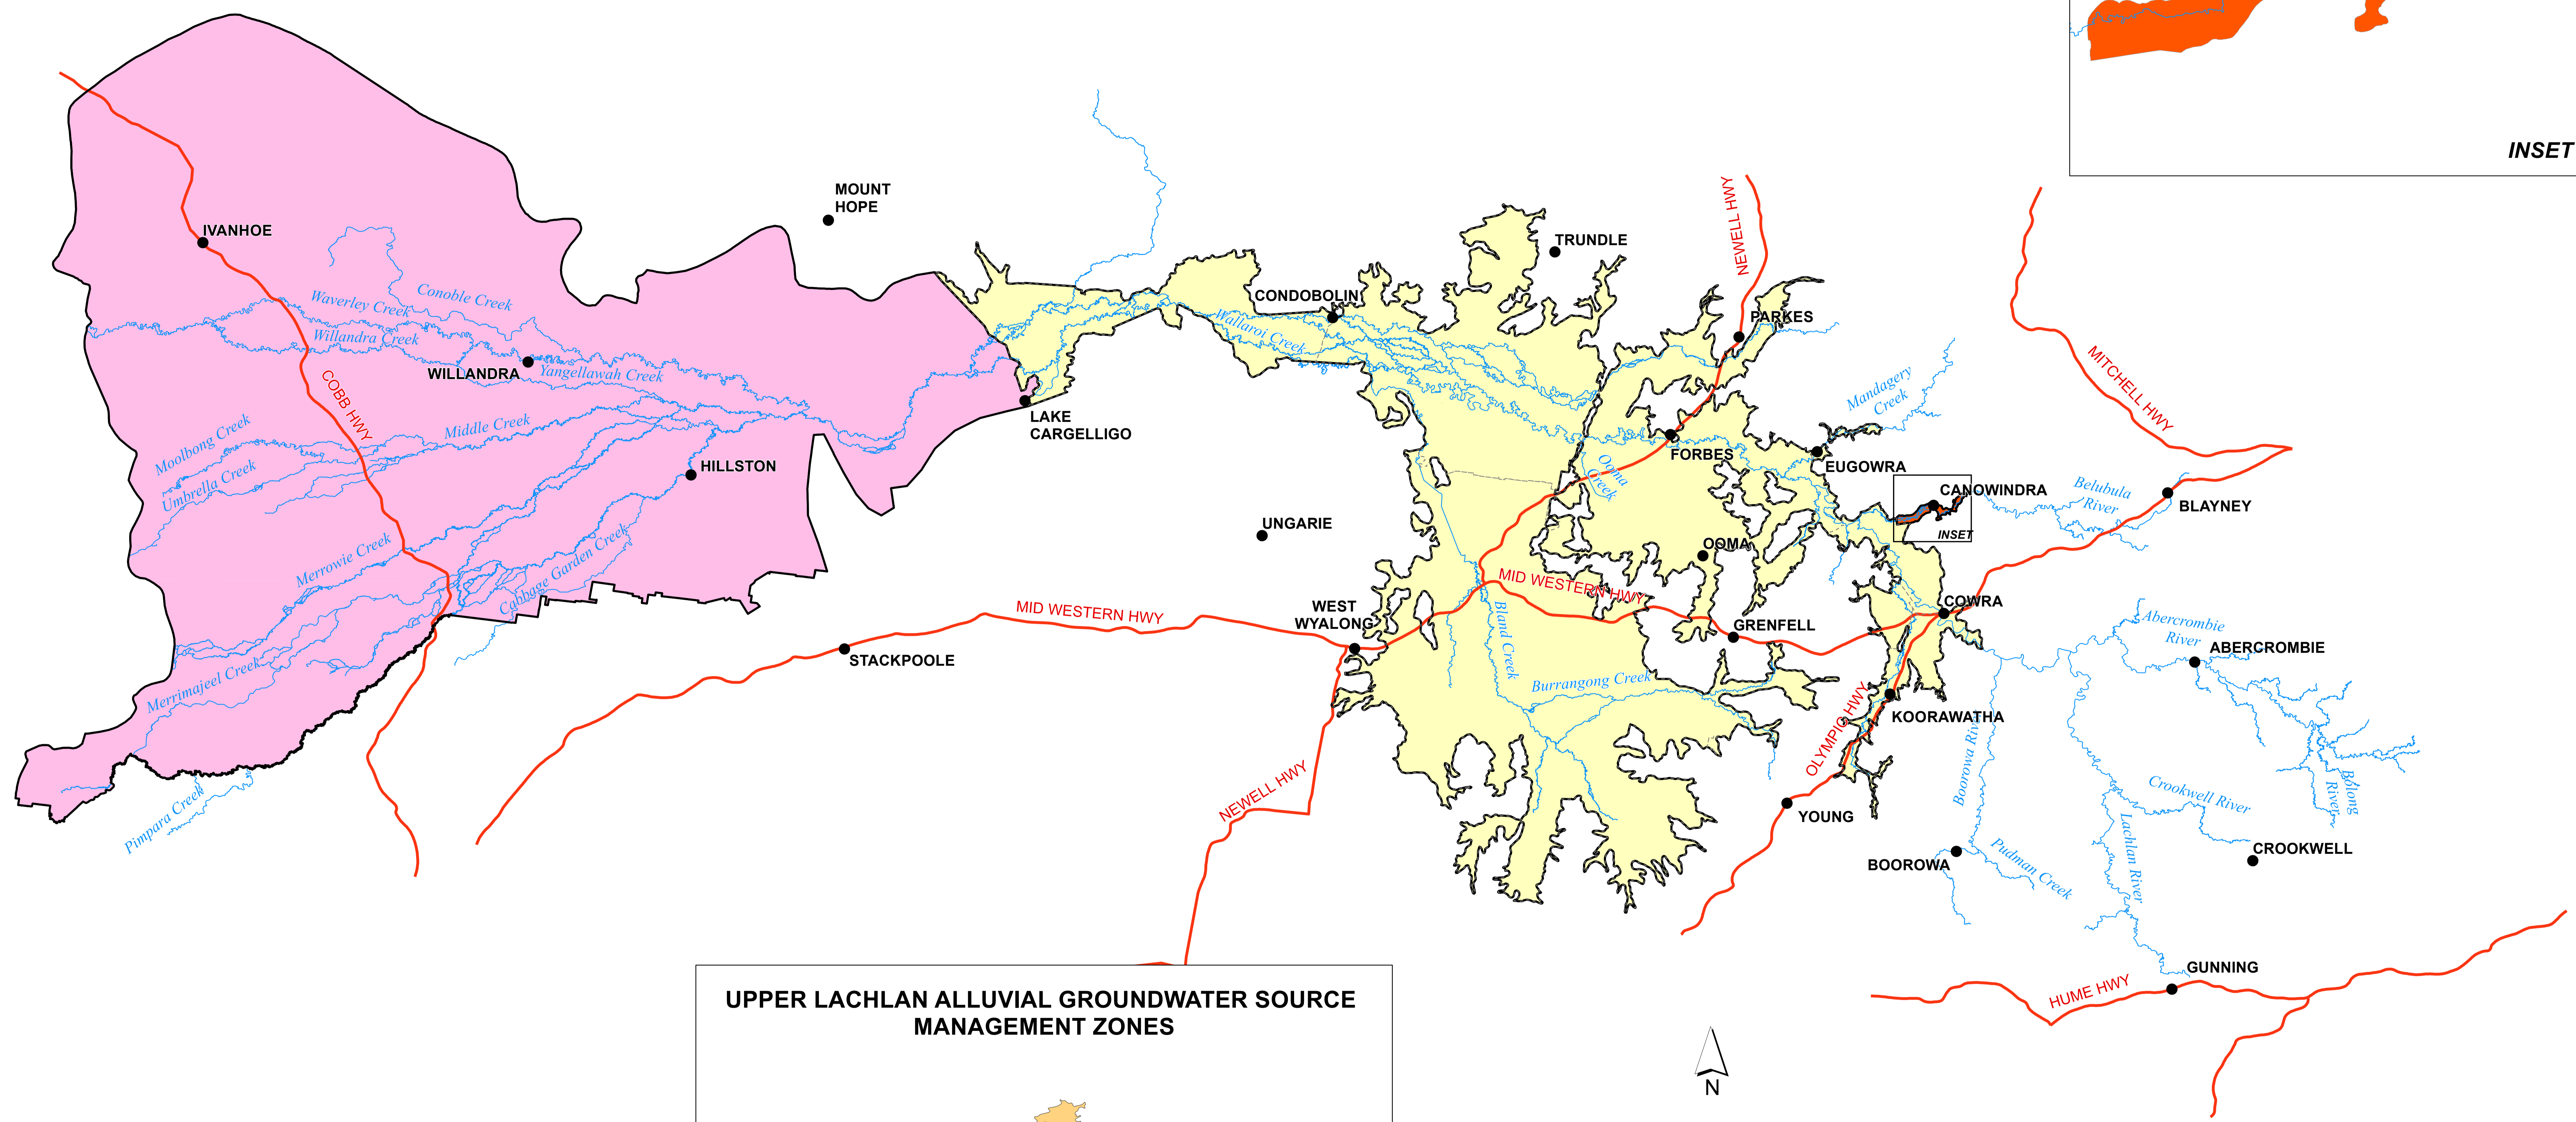

Plan Map (WSP048\_Version 1)  
 Water Sharing Plan for the Lachlan Alluvial Groundwater Sources 2020

- Legend**
- Town
  - Highway
  - River / Creek
  - Upper Lachlan Alluvial Groundwater Source Management Zones
- Groundwater Sources**
- Belubula Valley Alluvial Groundwater Source
  - Lower Lachlan Groundwater Source
  - Upper Lachlan Alluvial Groundwater Source

- Legend**
- Upper Lachlan Alluvial Groundwater Source Management Zones**
- Upper Lachlan Alluvial Zone 1 Management Zone
  - Upper Lachlan Alluvial Zone 2 Management Zone
  - Upper Lachlan Alluvial Zone 3 Management Zone
  - Upper Lachlan Alluvial Zone 4 Management Zone
  - Upper Lachlan Alluvial Zone 5 Management Zone
  - Upper Lachlan Alluvial Zone 6 Management Zone
  - Upper Lachlan Alluvial Zone 7 Management Zone
  - Upper Lachlan Alluvial Zone 8 Management Zone