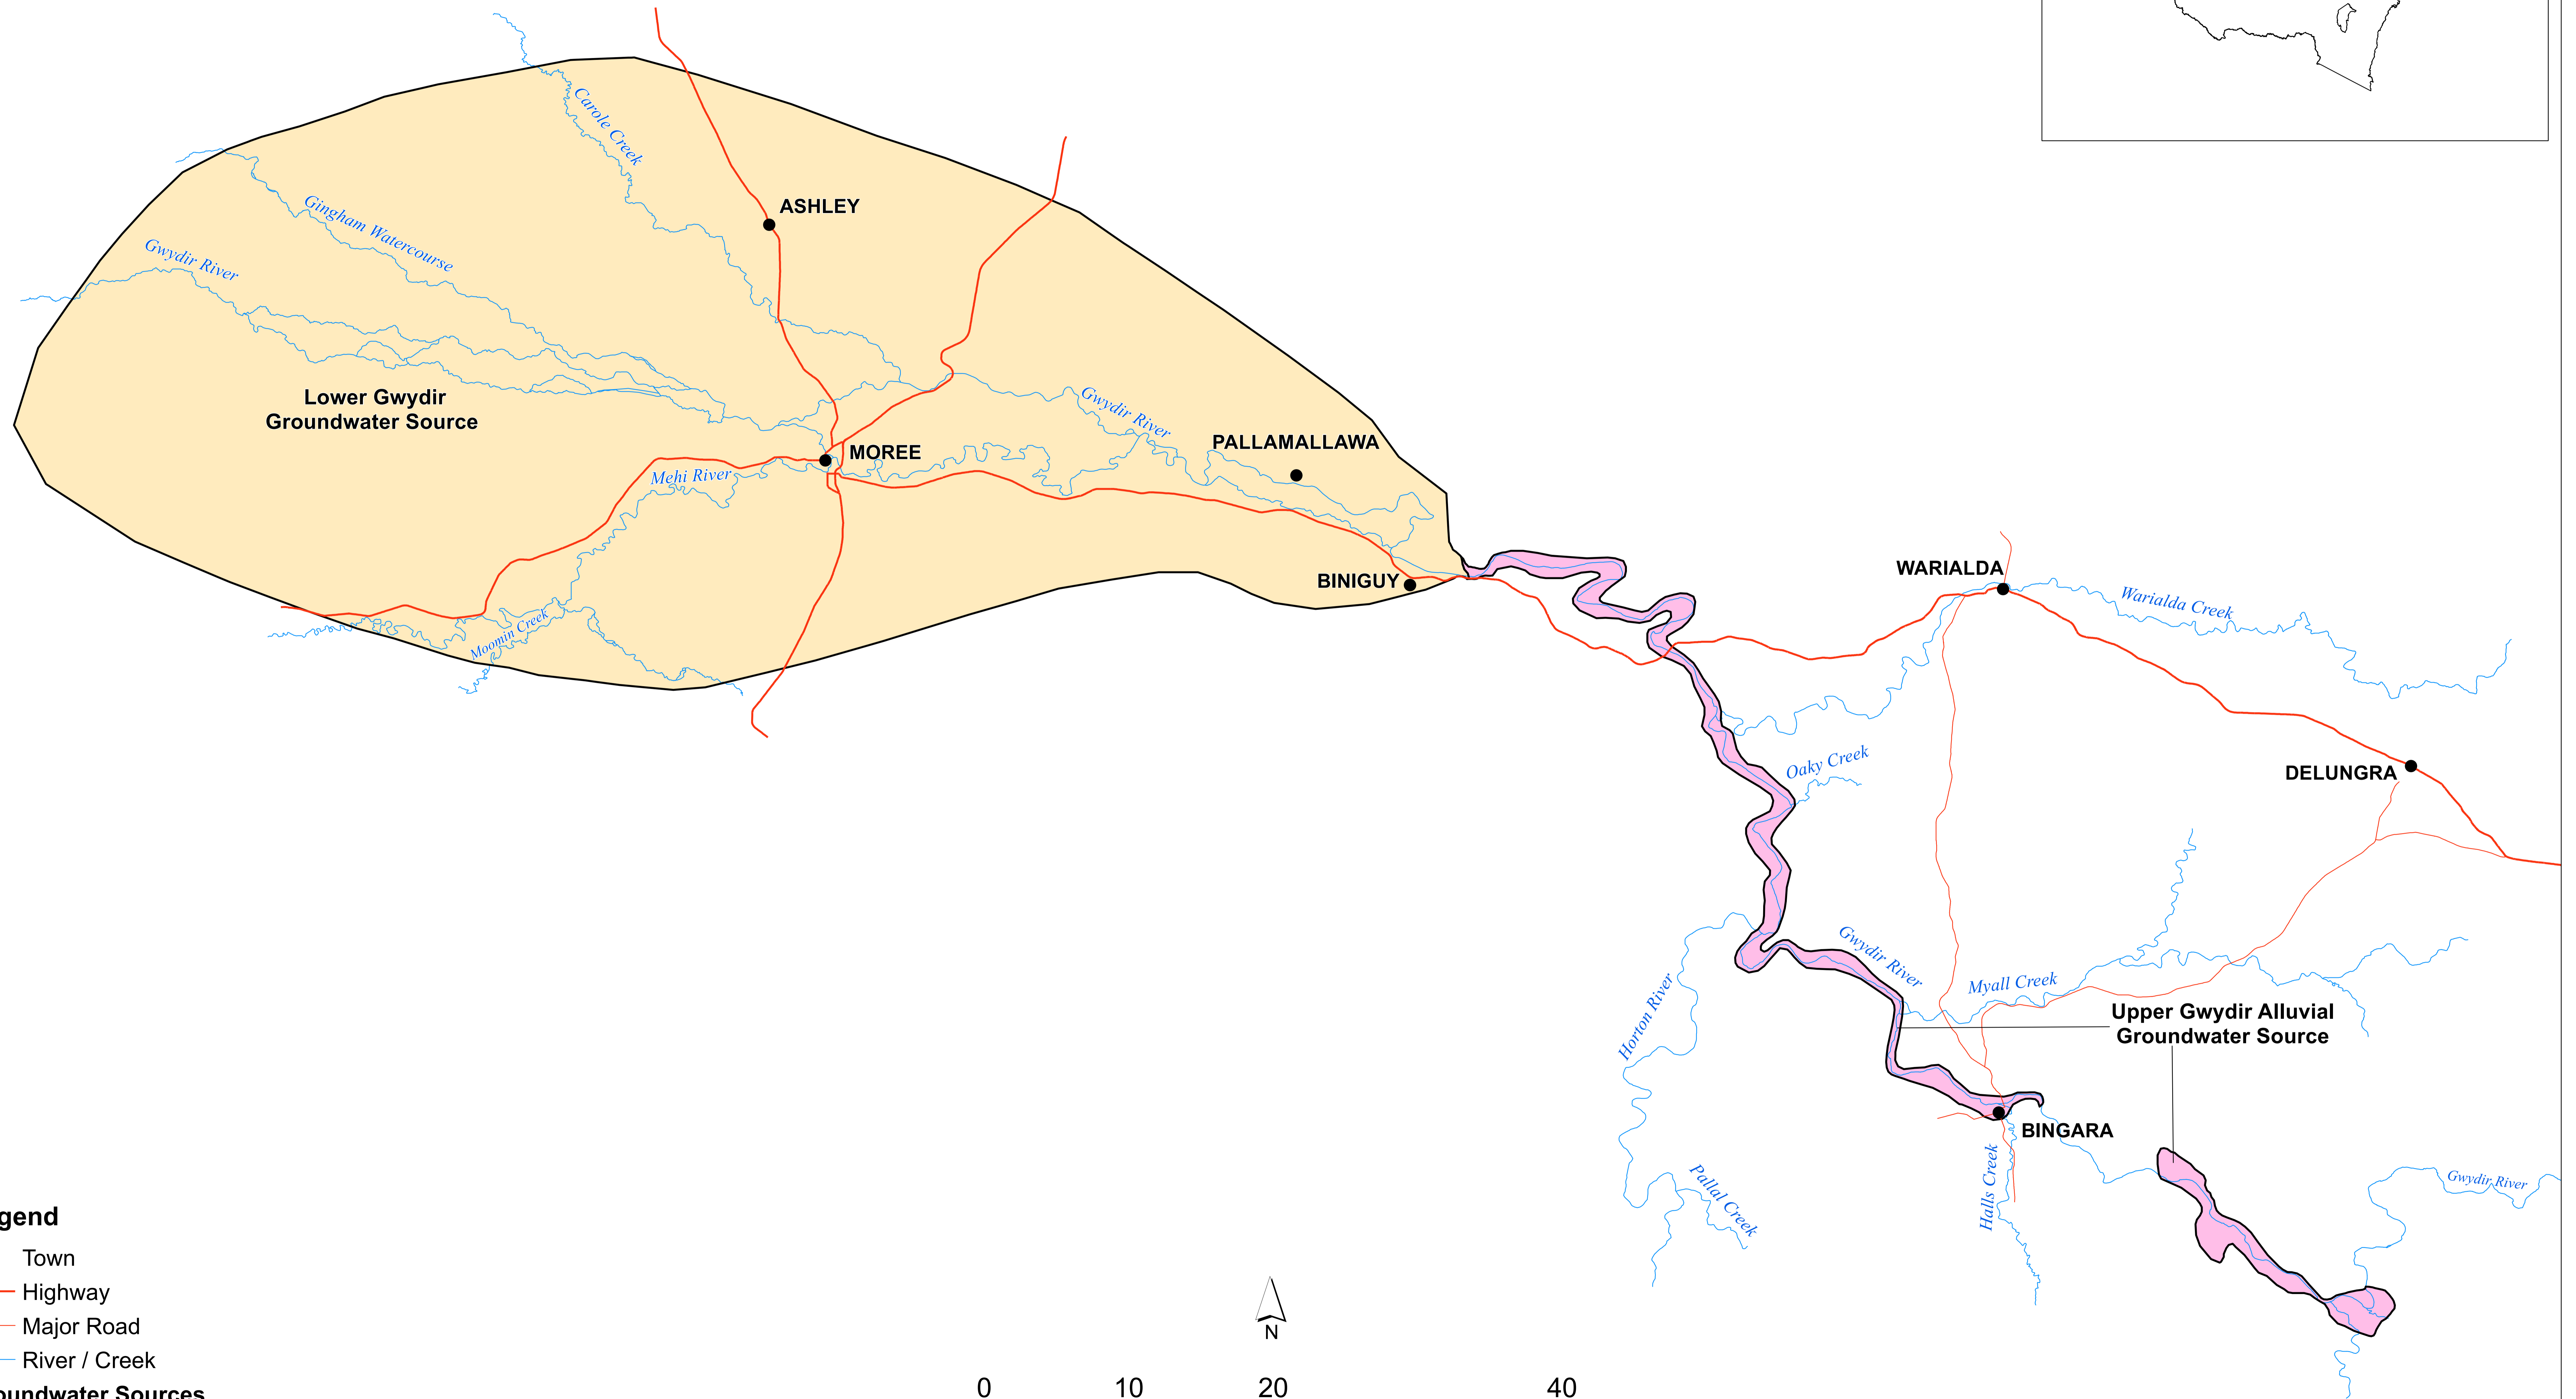

Water Sharing Plan for the Gwydir Alluvial Groundwater Sources 2020

Legend

- Town
- Highway
- Major Road
- River / Creek

Groundwater Sources

- Lower Gwydir Groundwater Source
- Upper Gwydir Alluvial Groundwater Source