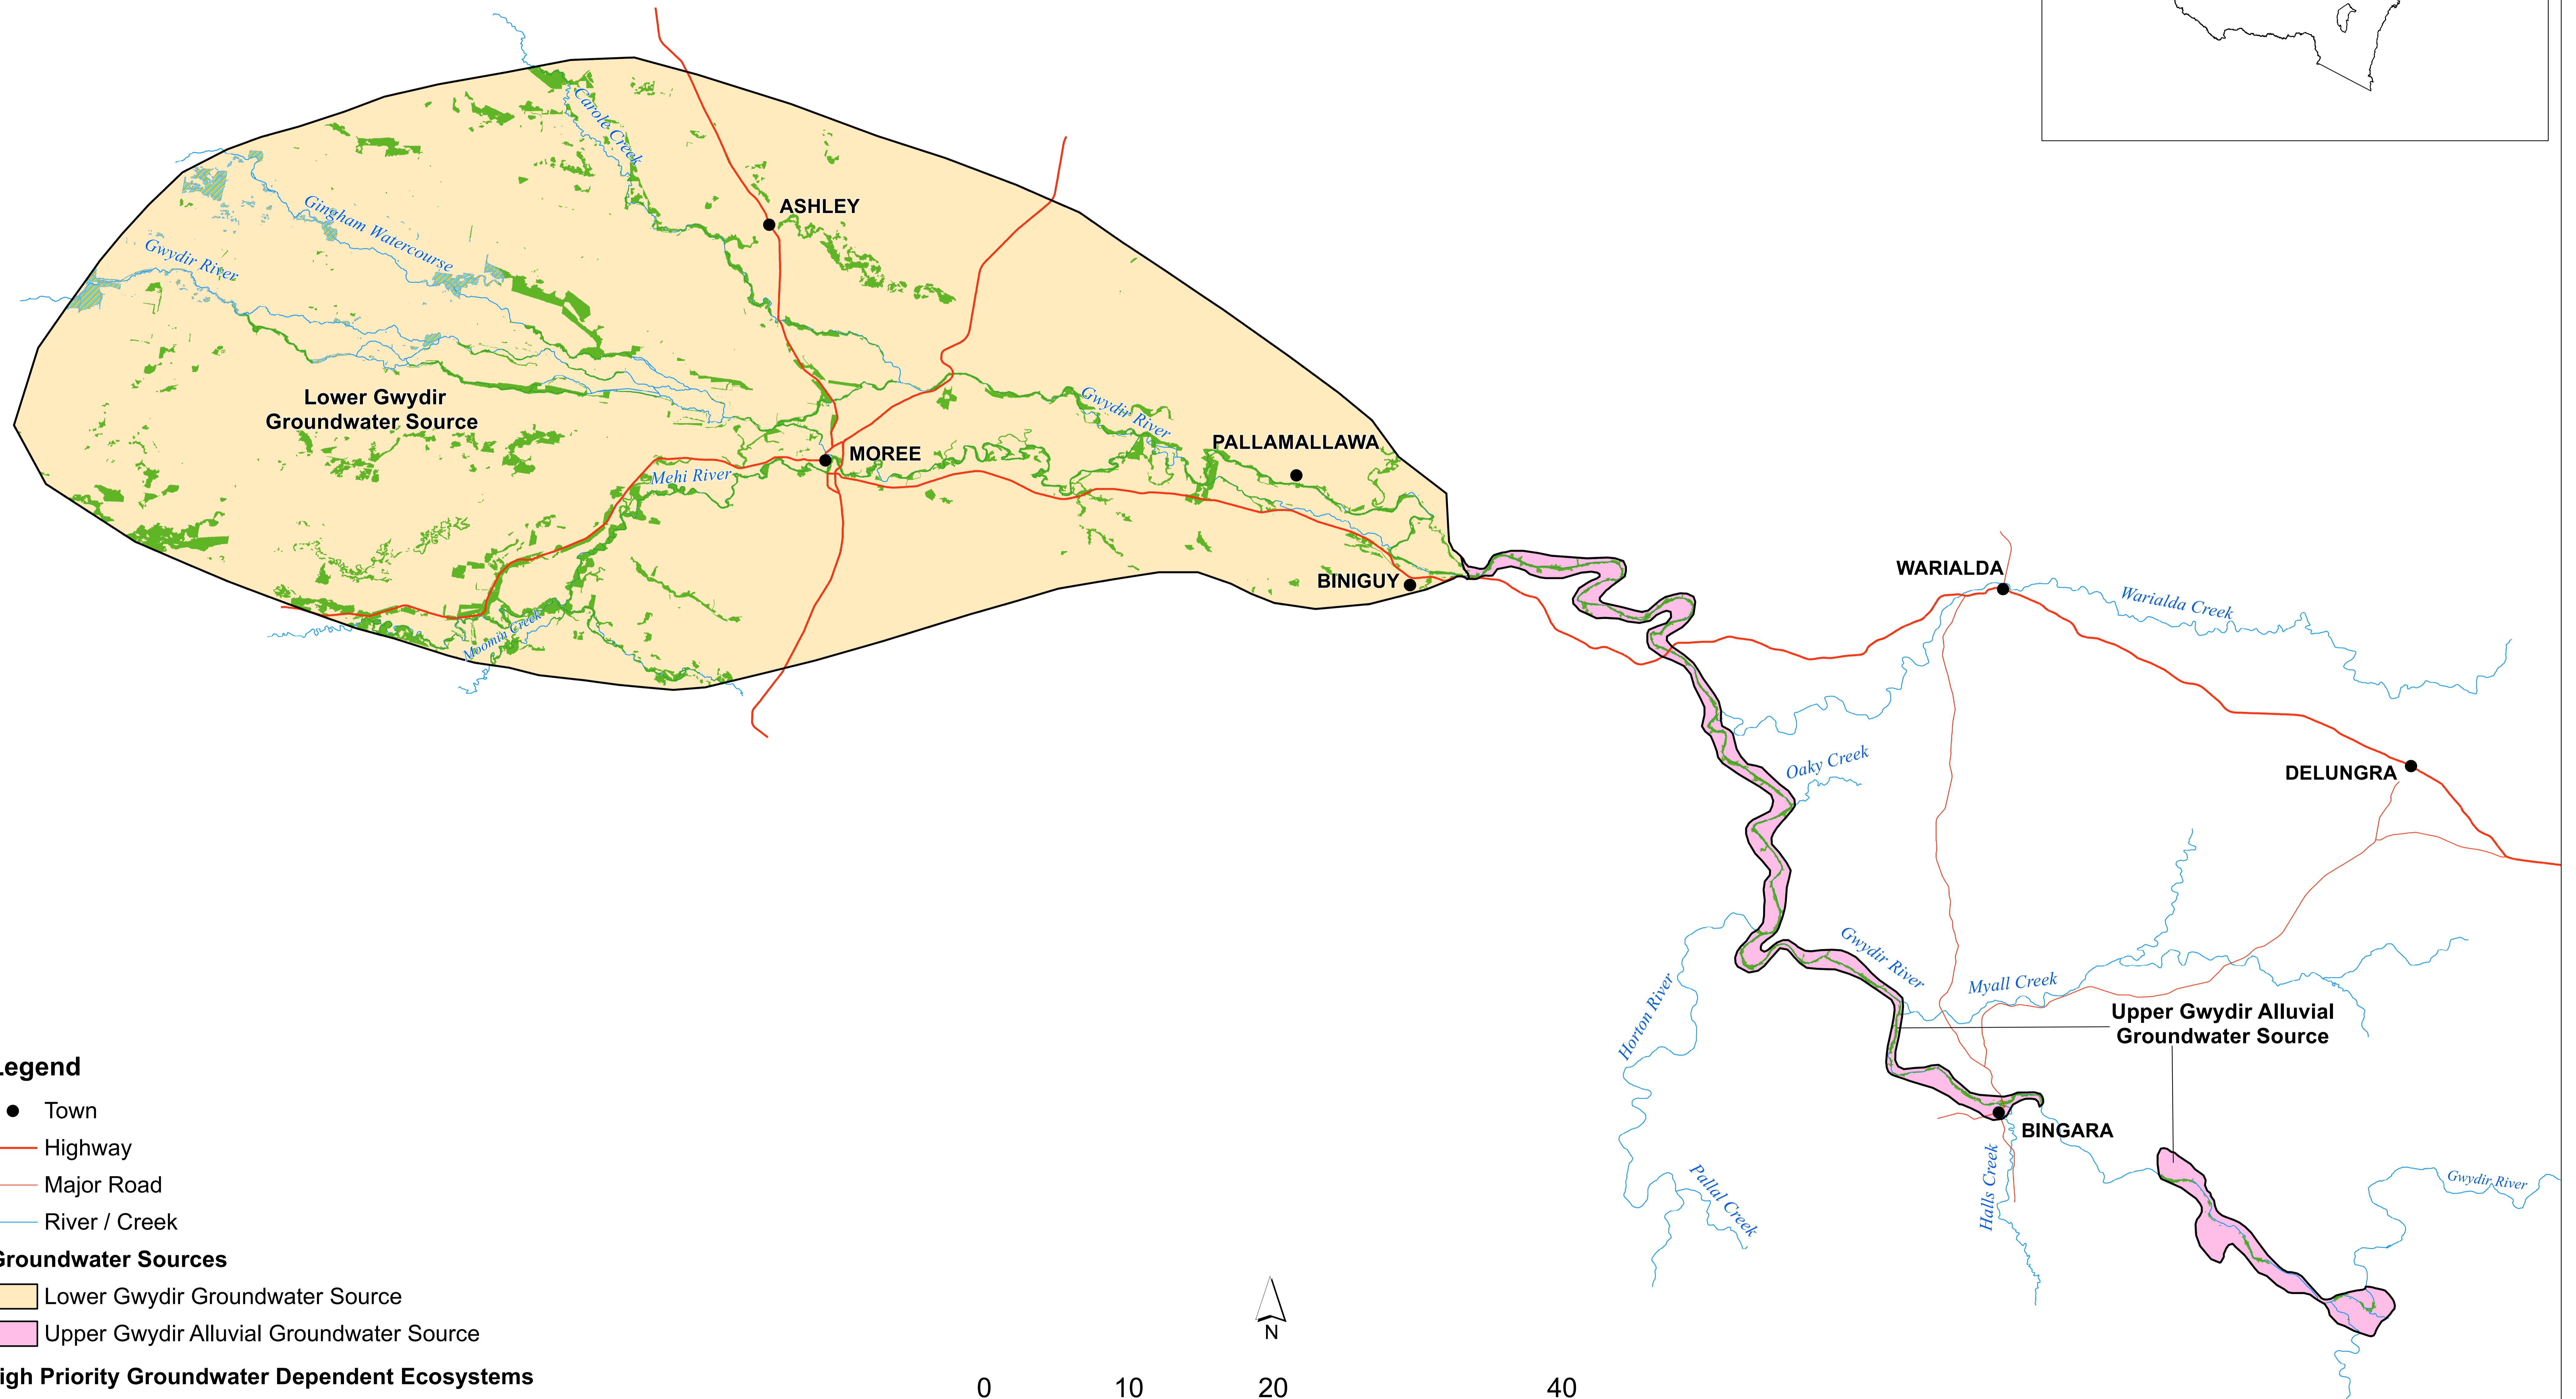

High Priority Groundwater-Dependent Ecosystem Map (GDE015_Version1)
 Water Sharing Plan for the Gwydir Alluvial Groundwater Sources 2020

Legend

- Town
- Highway
- Major Road
- River / Creek
- Groundwater Sources**
- Lower Gwydir Groundwater Source
- Upper Gwydir Alluvial Groundwater Source
- High Priority Groundwater Dependent Ecosystems**
- RAMSAR / DIWA Wetlands
- Groundwater Dependent Vegetation Ecosystem