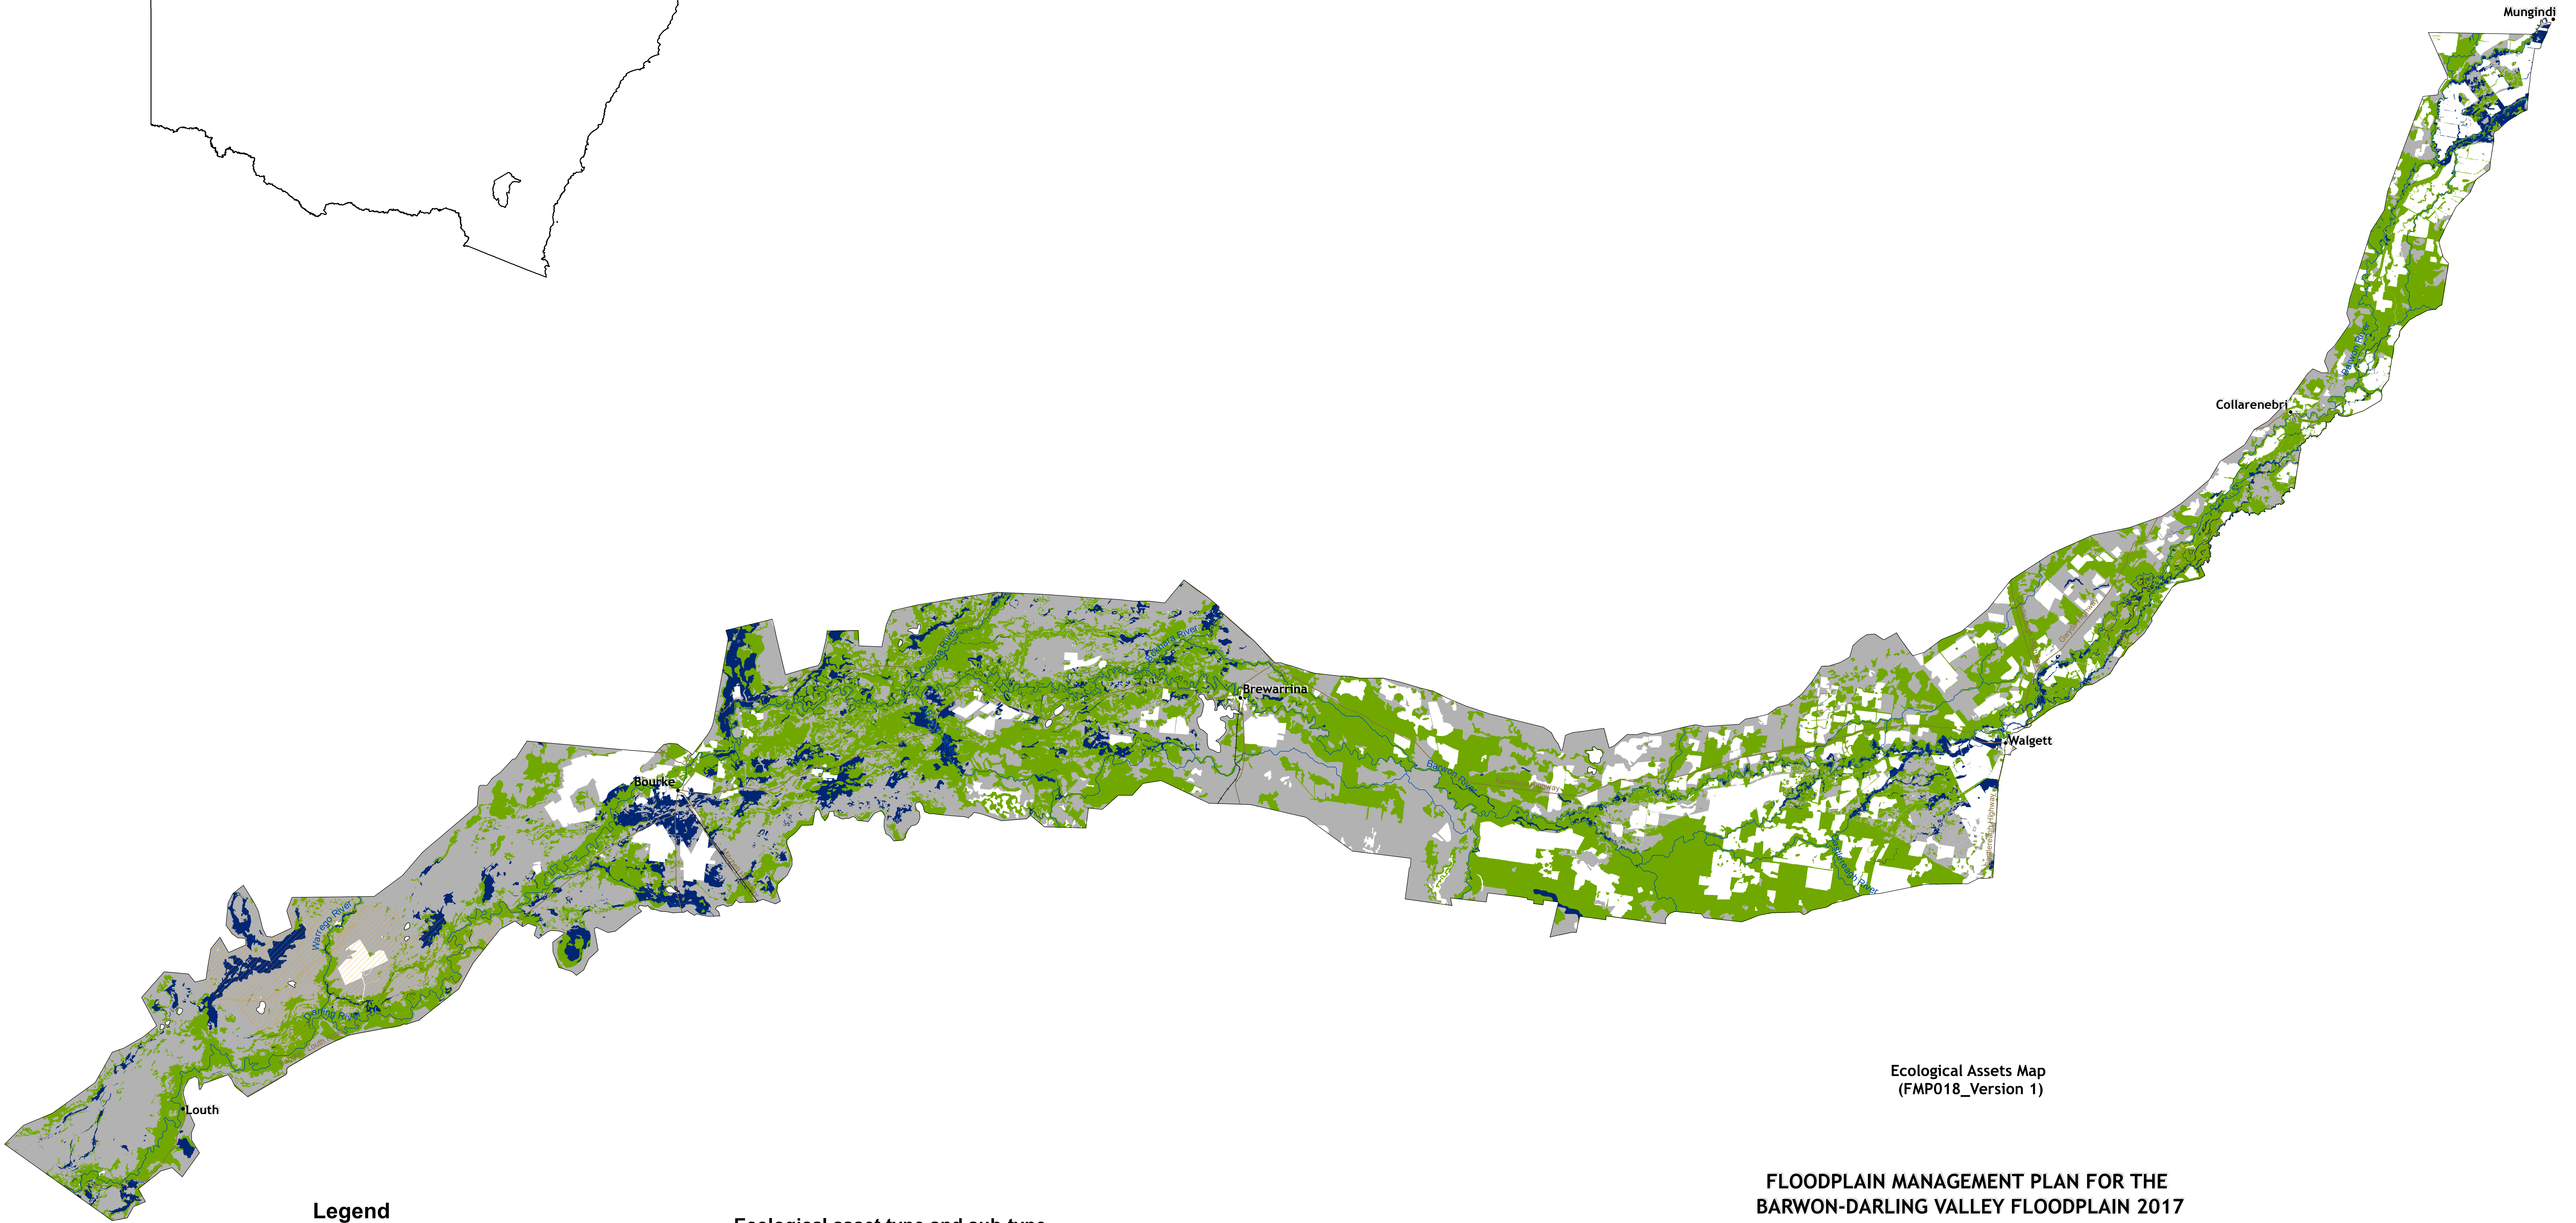

LOCALITY MAP

Ecological Assets Map
(FMP018_Version 1)

FLOODPLAIN MANAGEMENT PLAN FOR THE
BARWON-DARLING VALLEY FLOODPLAIN 2017

Legend

- Town/Locality
- Rail
- River/Creek
- Road
- Barwon-Darling Valley Floodplain
- ▨ NPWS Estate

Ecological asset type and sub-type

- Wetlands: semi-permanent wetlands, floodplain wetlands, (flood-dependent shrubland wetlands)
- Other floodplain ecosystems: flood-dependent forest/woodland (wetlands), flood-dependent woodland
- Other floodplain ecosystems: non flood-dependent vegetation