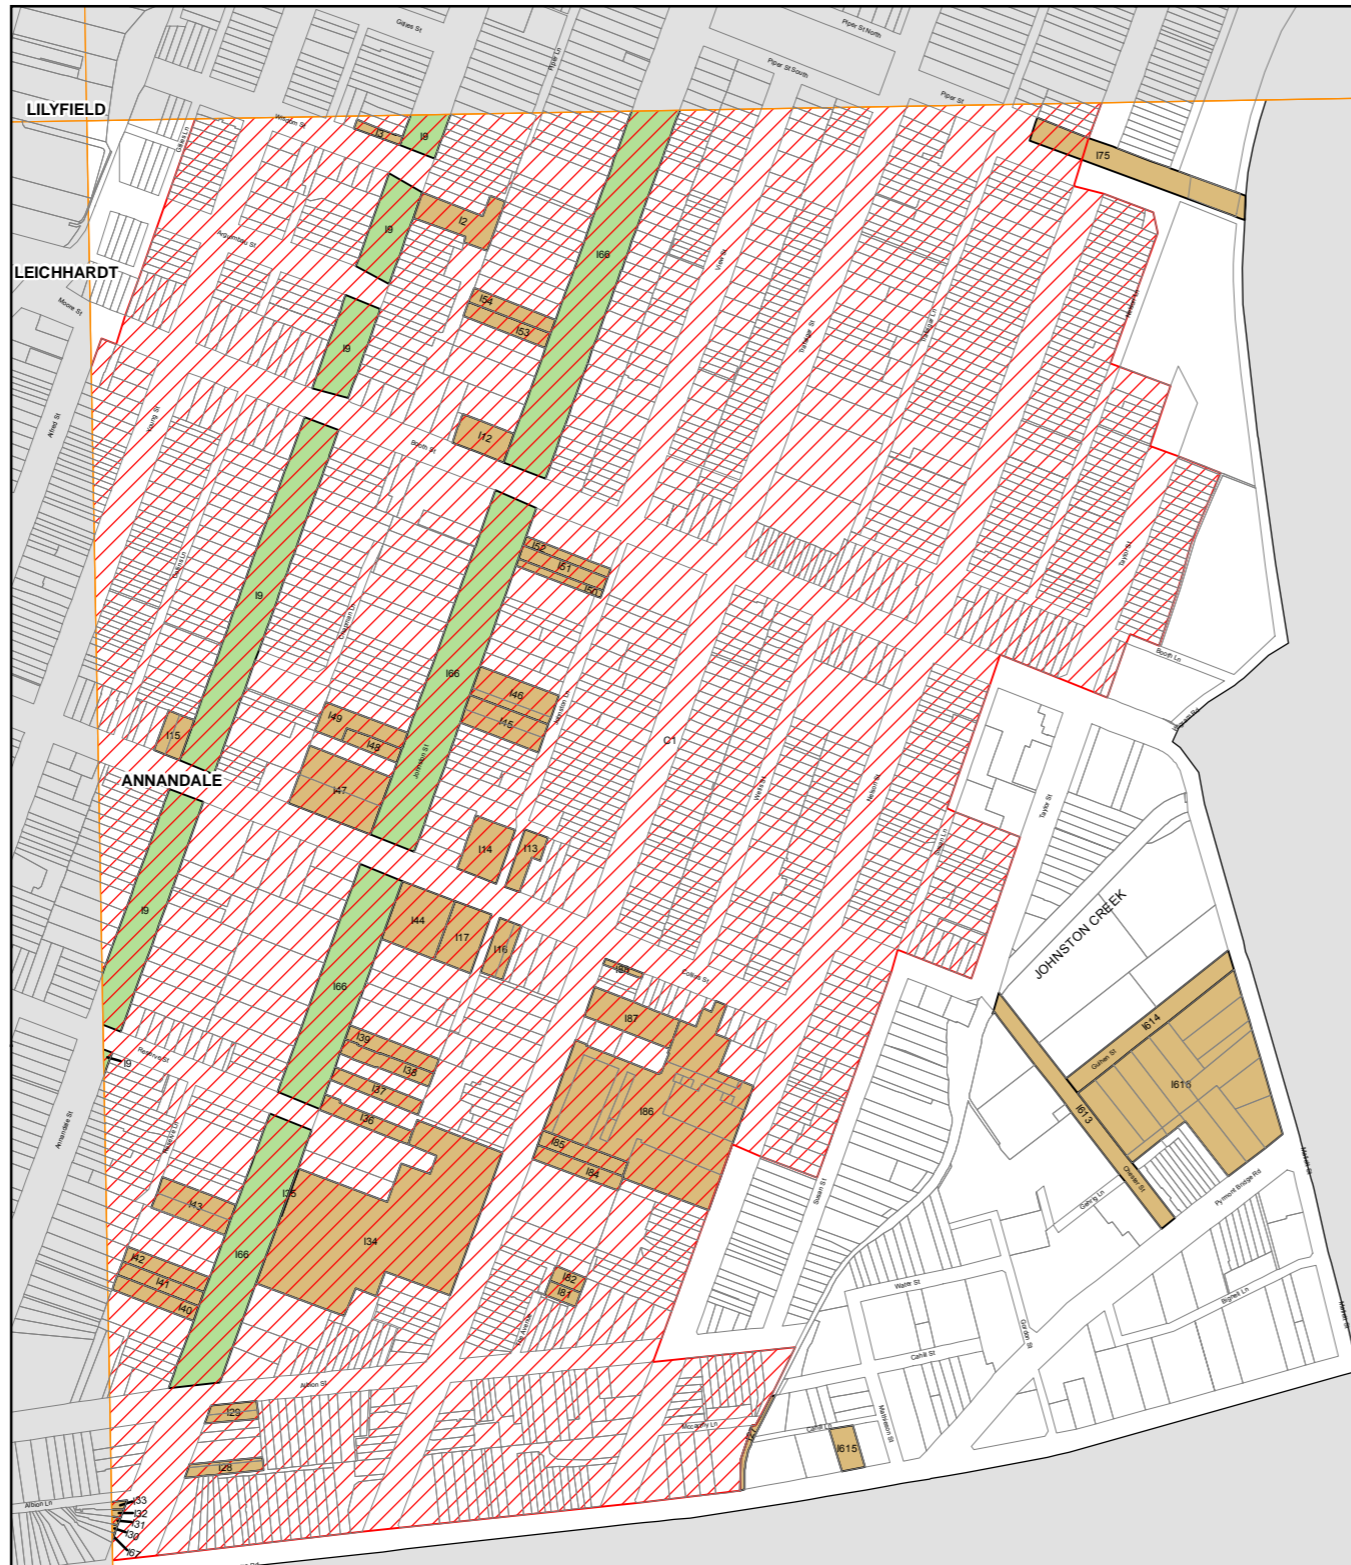

Leichhardt Local Environmental Plan 2013

Heritage Map - Sheet HER_009

Heritage

-  Conservation Area - General
-  Item - General
-  Item - Archaeological
-  Item - Landscape

Cadastre

 Base data 02/12/2013 © Land and Property Information (LPI)

Land application - excluded

-  SREF Sydney Regional Environmental Plan No. 26 – City West
-  CP Callan Park

Projection: GDA 1994
MGA Zone 56

Scale: 1:5,000 @ A3

Map identification number: 4800_COM_HER_009_005_20131202